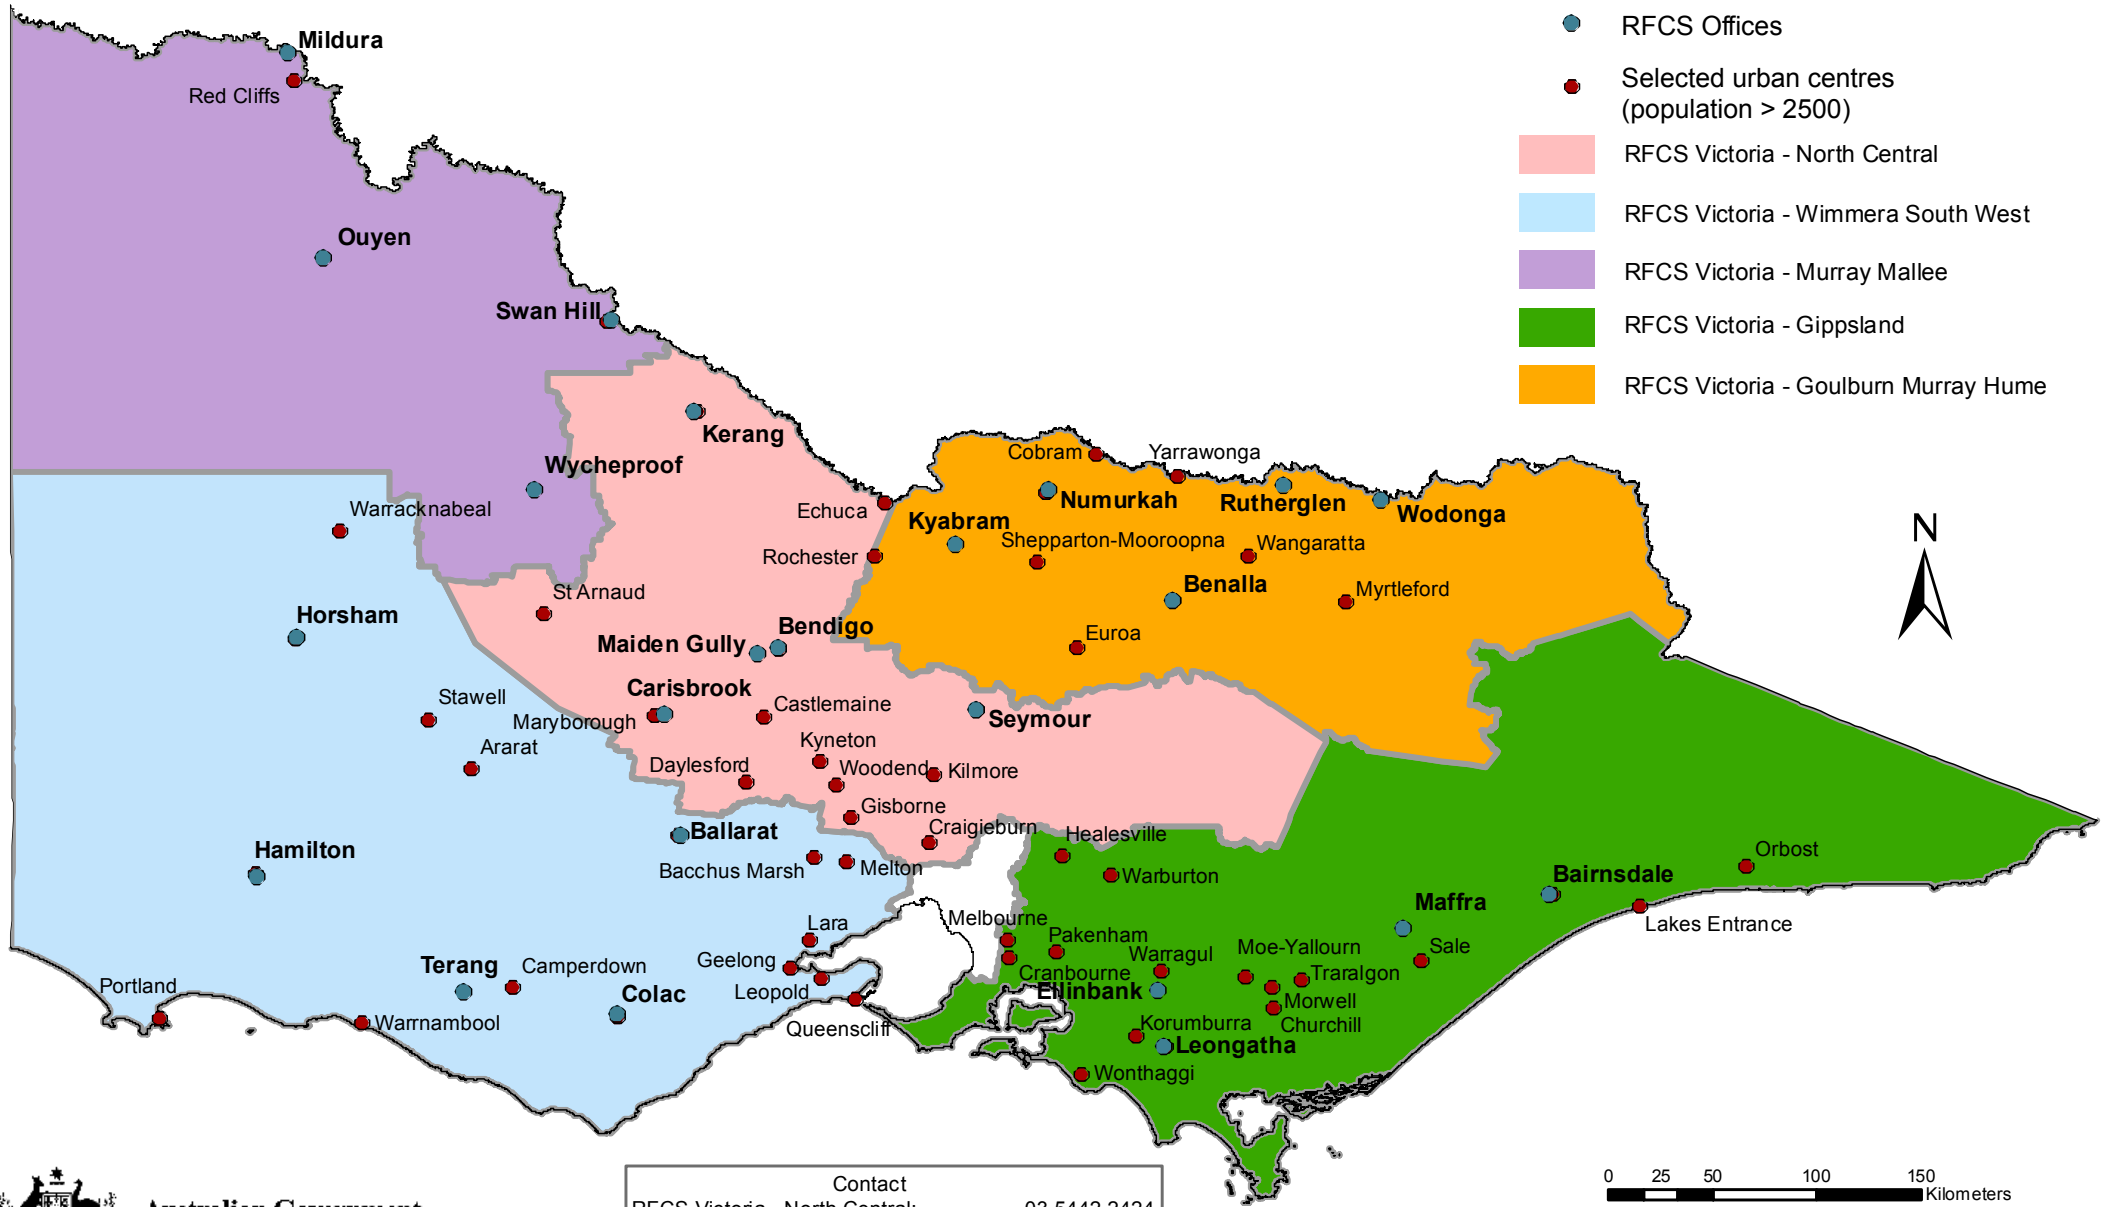

# Rural Financial Counselling Service Program - Victoria

(Note areas are indicative only)

**Australian Government**  
**Bureau of Rural Sciences**

Produced by Bureau of Rural Sciences, September 2008.

Contact	
RFCS Victoria - North Central:	03 5442 2424
RFCS Victoria - Wimmeria South West:	03 5573 0970
RFCS Victoria - Murray Mallee:	03 5022 0799
RFCS Victoria - Gippsland:	03 5662 2566
RFCS Victoria - Goulburn Murray Hume:	02 6055 3030

This map was compiled using data from the following sources:  
Department of Agriculture, Fisheries and Forestry, Rural Financial Counselling Service 2008 applications;  
Australian Bureau of Statistics, Australian Standard Geographical Classification (ASGC) (Edition 2007) Cat. no. 1259.030.001.