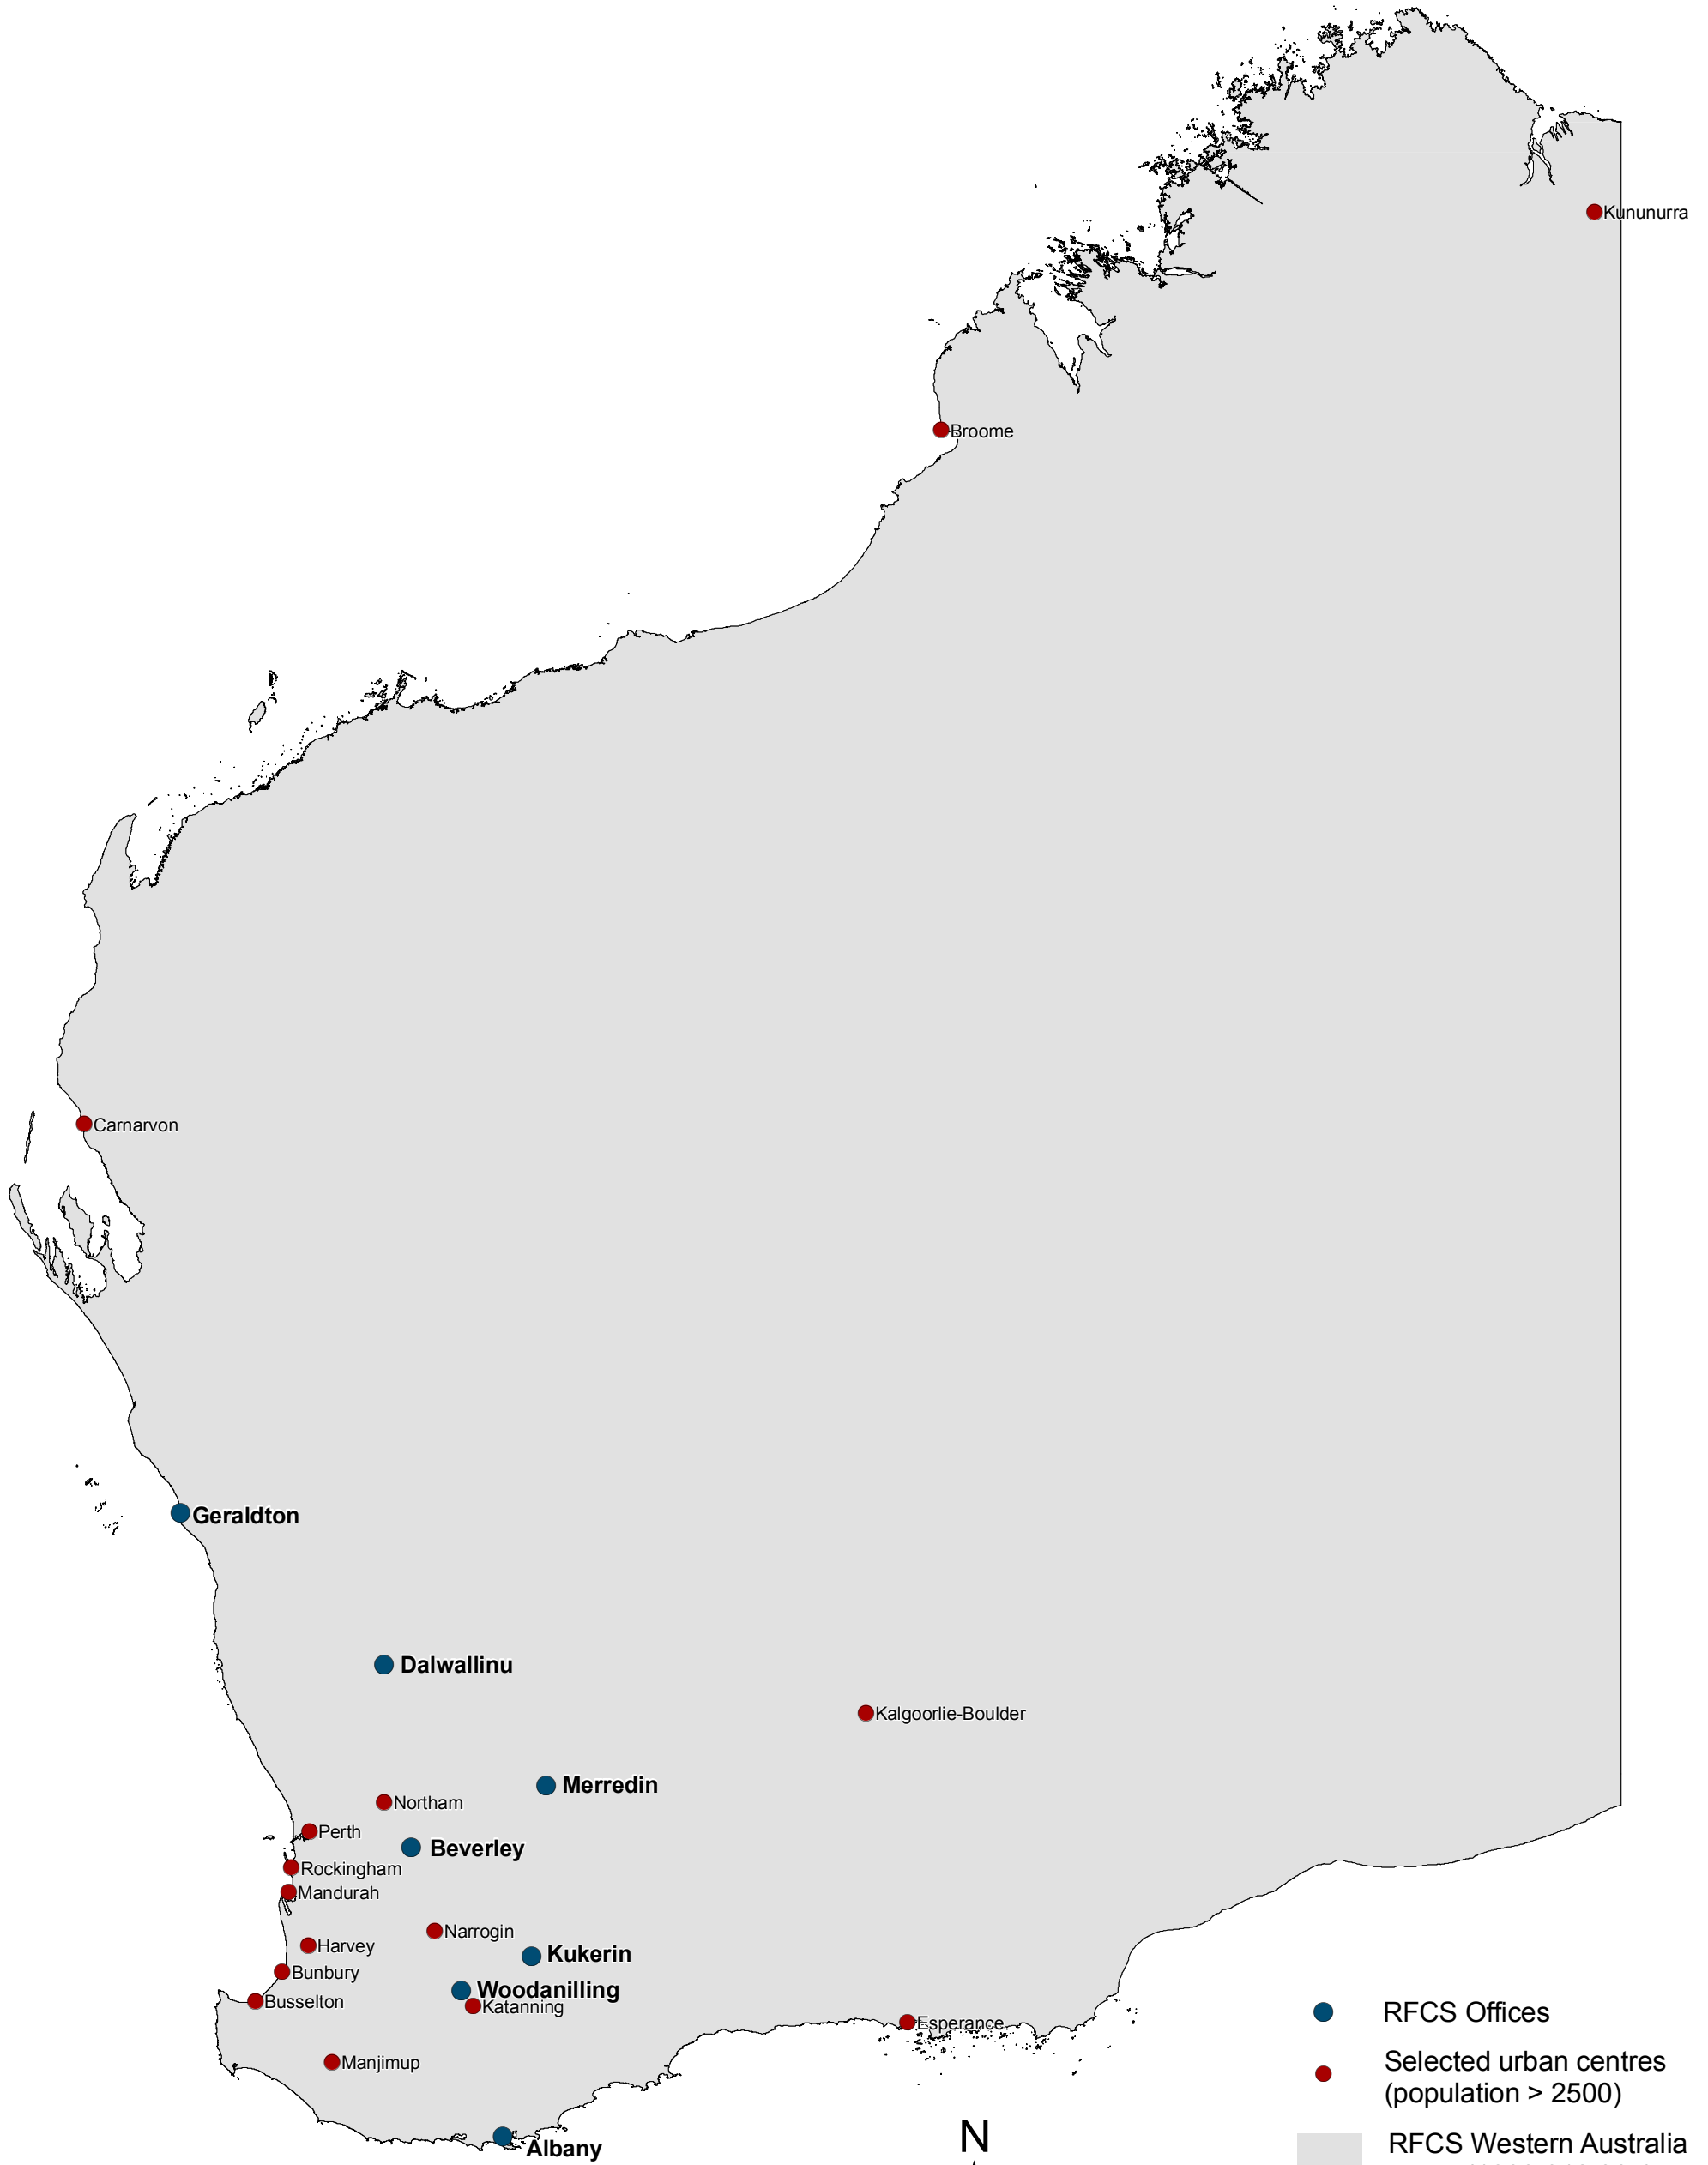

Rural Financial Counselling Service Program - Western Australia

Australian Government

Australian Bureau of Agricultural and Resource Economics – Bureau of Rural Sciences

Produced by ABARE-BRS, September 2010.

0 50 100 200 300 400 Kilometres

- RFCS Offices
- Selected urban centres (population > 2500)
- RFCS Western Australia (1800 612 004)

This map was compiled using data from the following sources:
Department of Agriculture, Fisheries and Forestry, Rural Financial Counselling Service 2008 applications
Australian Bureau of Statistics, Australian Standard Geographical Classification (ASGC) (Edition 2007) Cat. no. 1259.030.001.