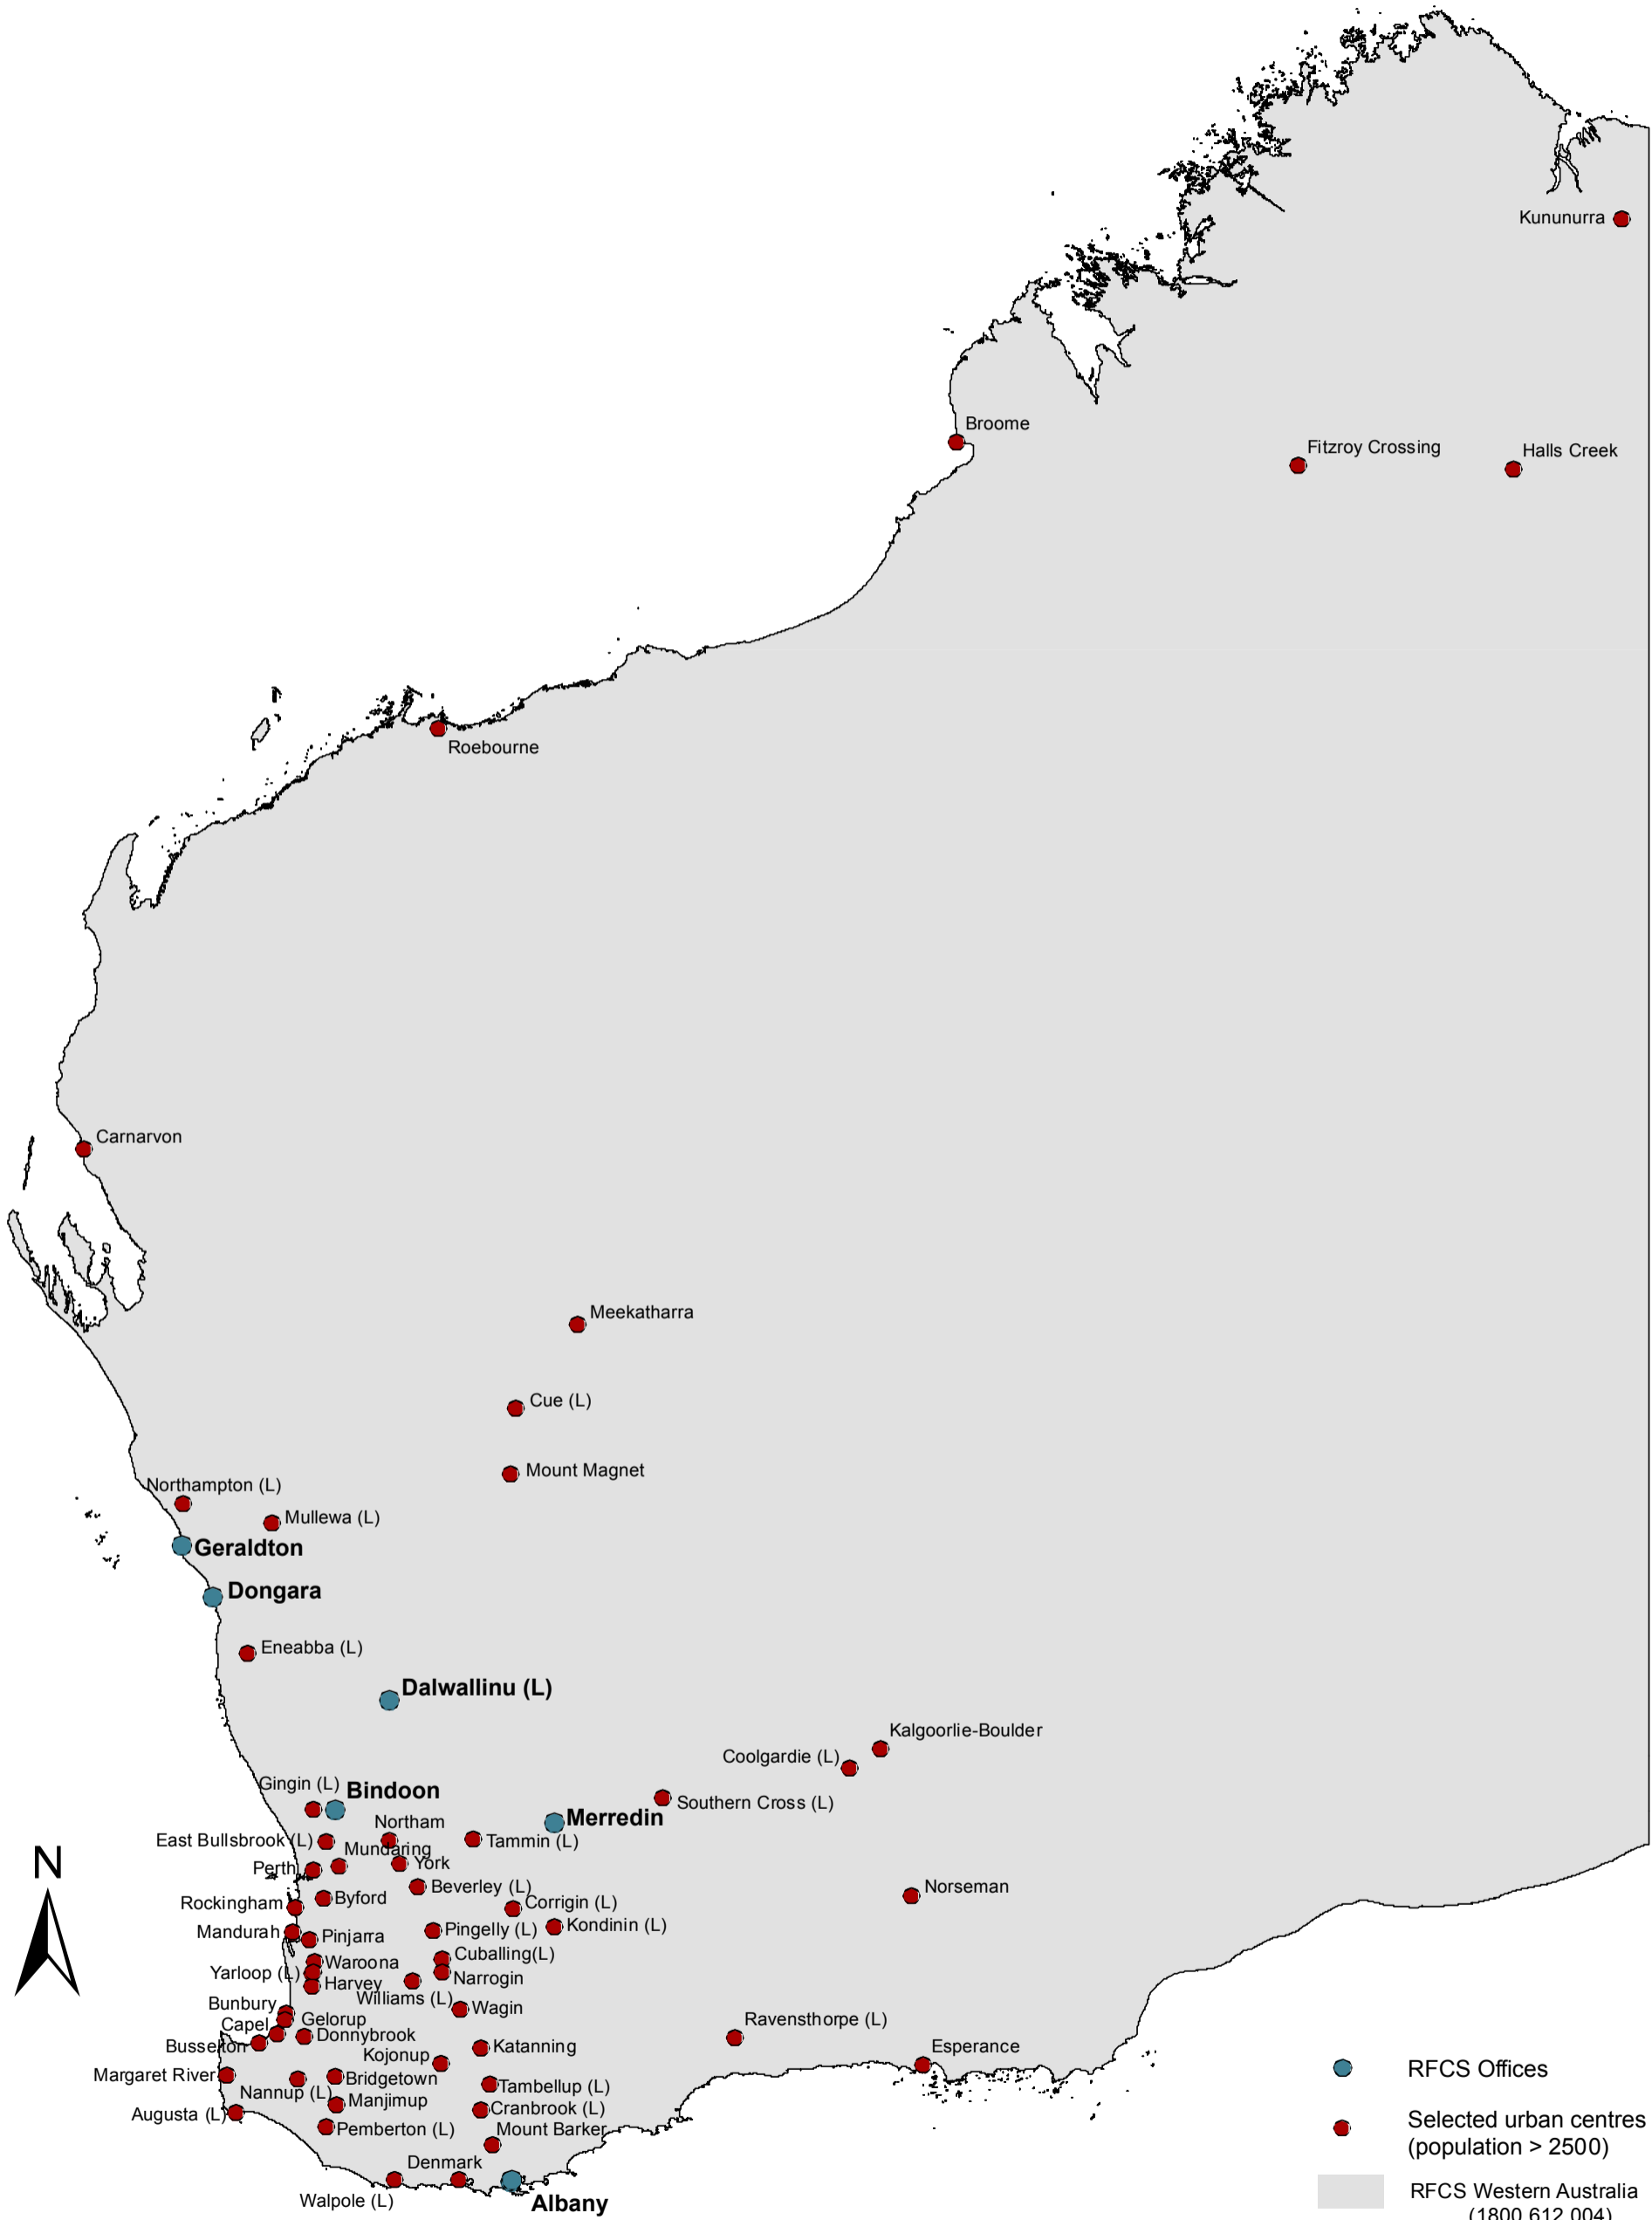

Rural Financial Counselling Service Program - Western Australia

Australian Government
Bureau of Rural Sciences

- RFCS Offices
- Selected urban centres (population > 2500)
- RFCS Western Australia (1800 612 004)

This map was compiled using data from the following sources:
Department of Agriculture, Fisheries and Forestry, Rural Financial Counselling Service 2008 applications;
Australian Bureau of Statistics, Australian Standard Geographical Classification (ASGC) (Edition 2007) Cat. no. 1259.030.001.