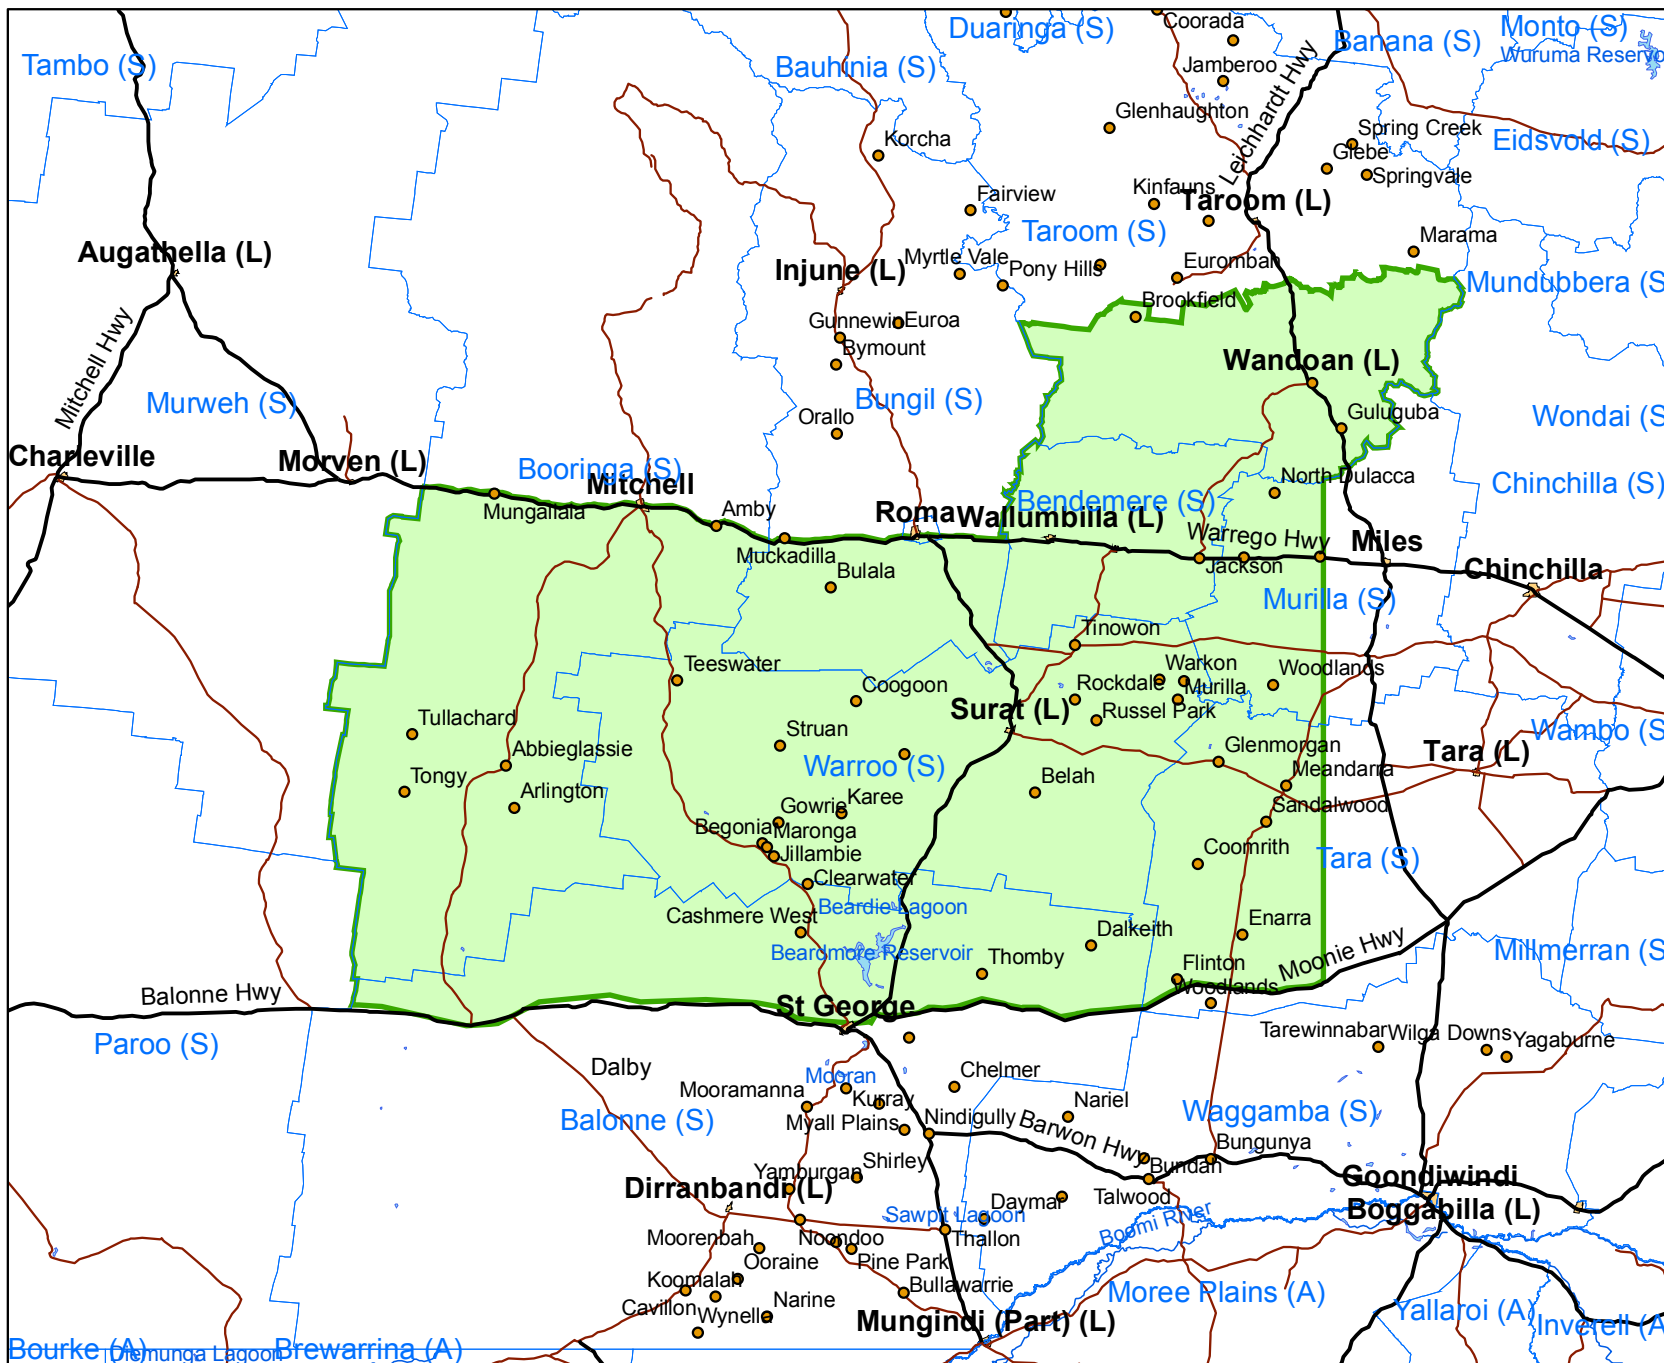

# Exceptional Circumstances (EC) - Western Downs Maranoa Revised

## Location

## Legend

- Highways
- Major Roads
- Towns
- Lakes
- Rivers
- Urban Areas
- EC Declared Area
- (S)** Shire
- (AC)** Aboriginal Council
- (C)** City

Australian Government  
Bureau of Rural Sciences