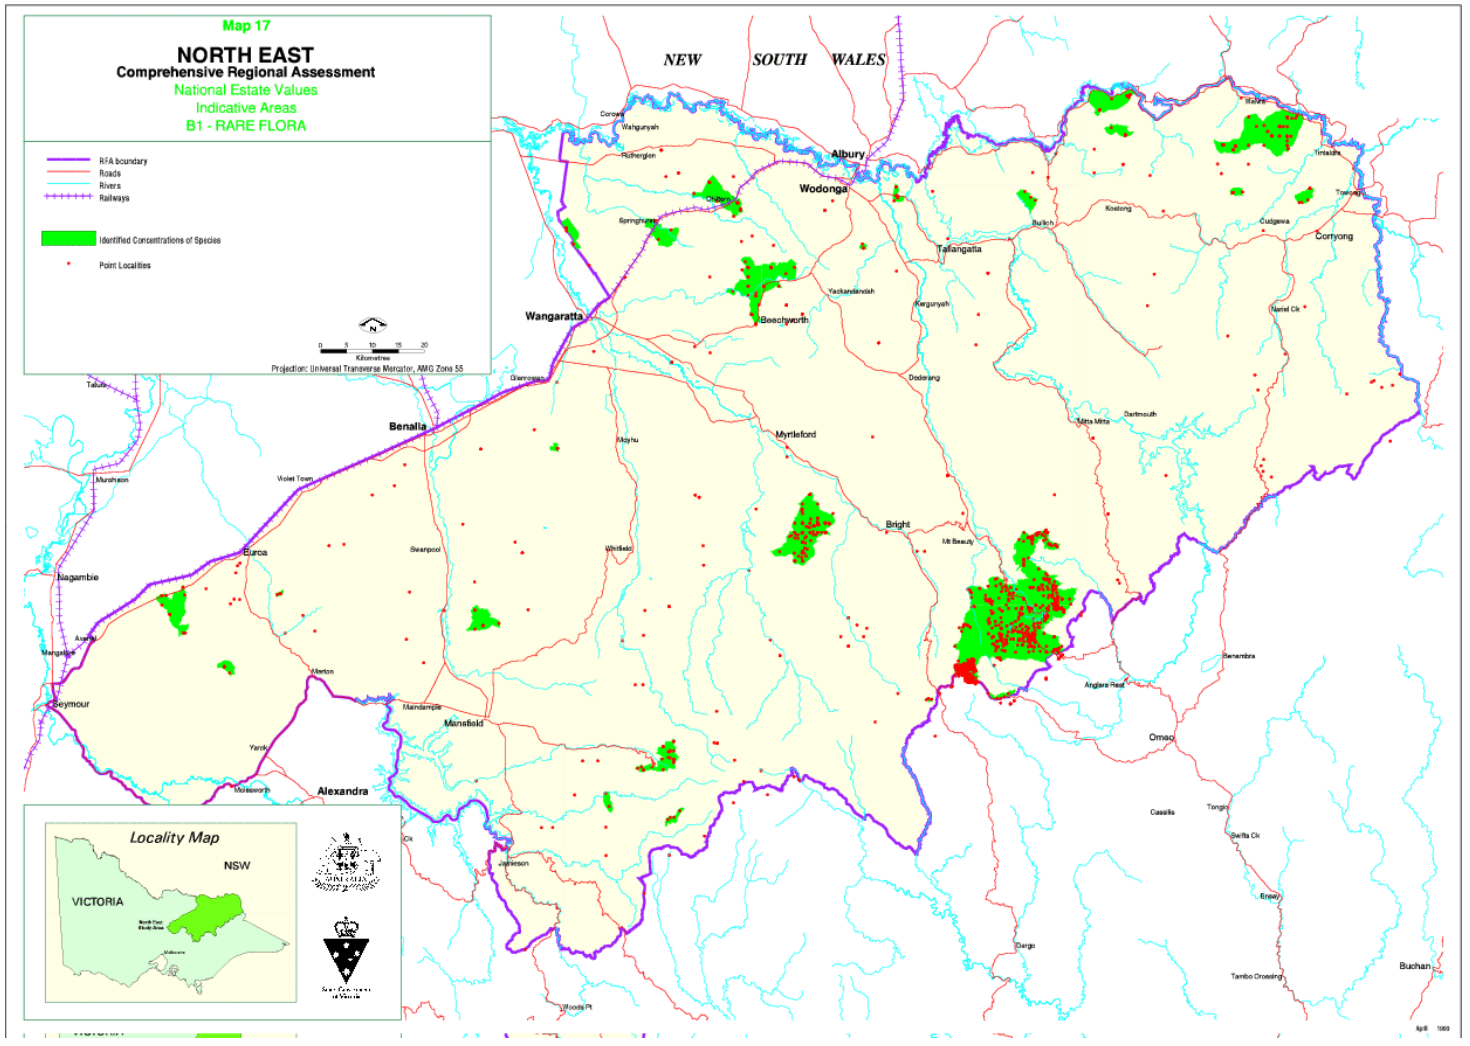

Map 17

NORTH EAST
Comprehensive Regional Assessment
National Estate Values
Indicative Areas
B1 - RARE FLORA

-  RFA boundary
-  Roads
-  Rivers
-  Railways
-  Identified Concentrations of Species
-  Point Localities

Projection: Universal Transverse Mercator, AMG Zone 55
0 5 10 20
Kilometres

Locality Map