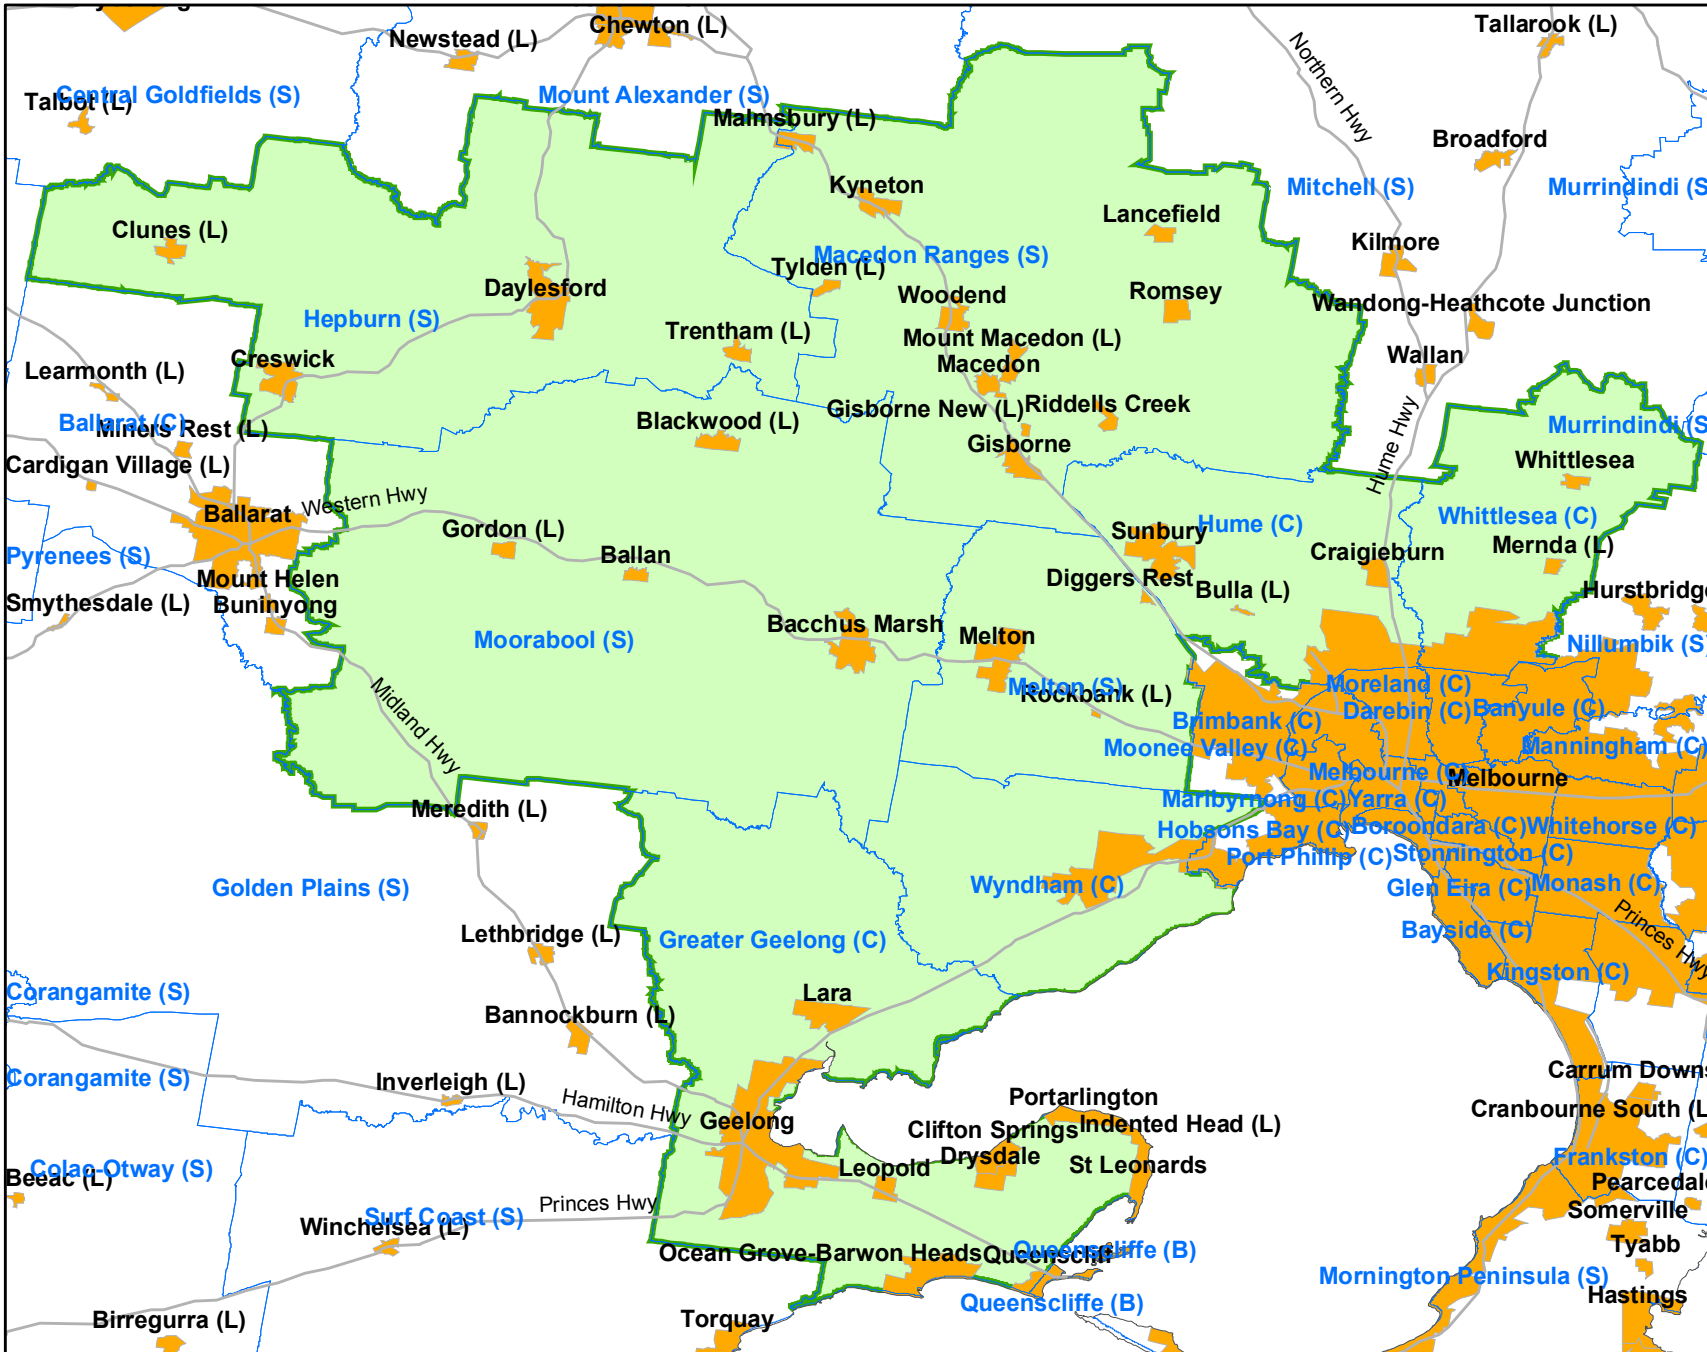

Exceptional Circumstances (EC) - Central Victoria South (Revised)

Location

Legend

- EC Declared Area
- Urban Areas
- (L) Locality
- Local Govt Areas
- (S) Shire
- (C) City
- (RC) Rural City
- Roads