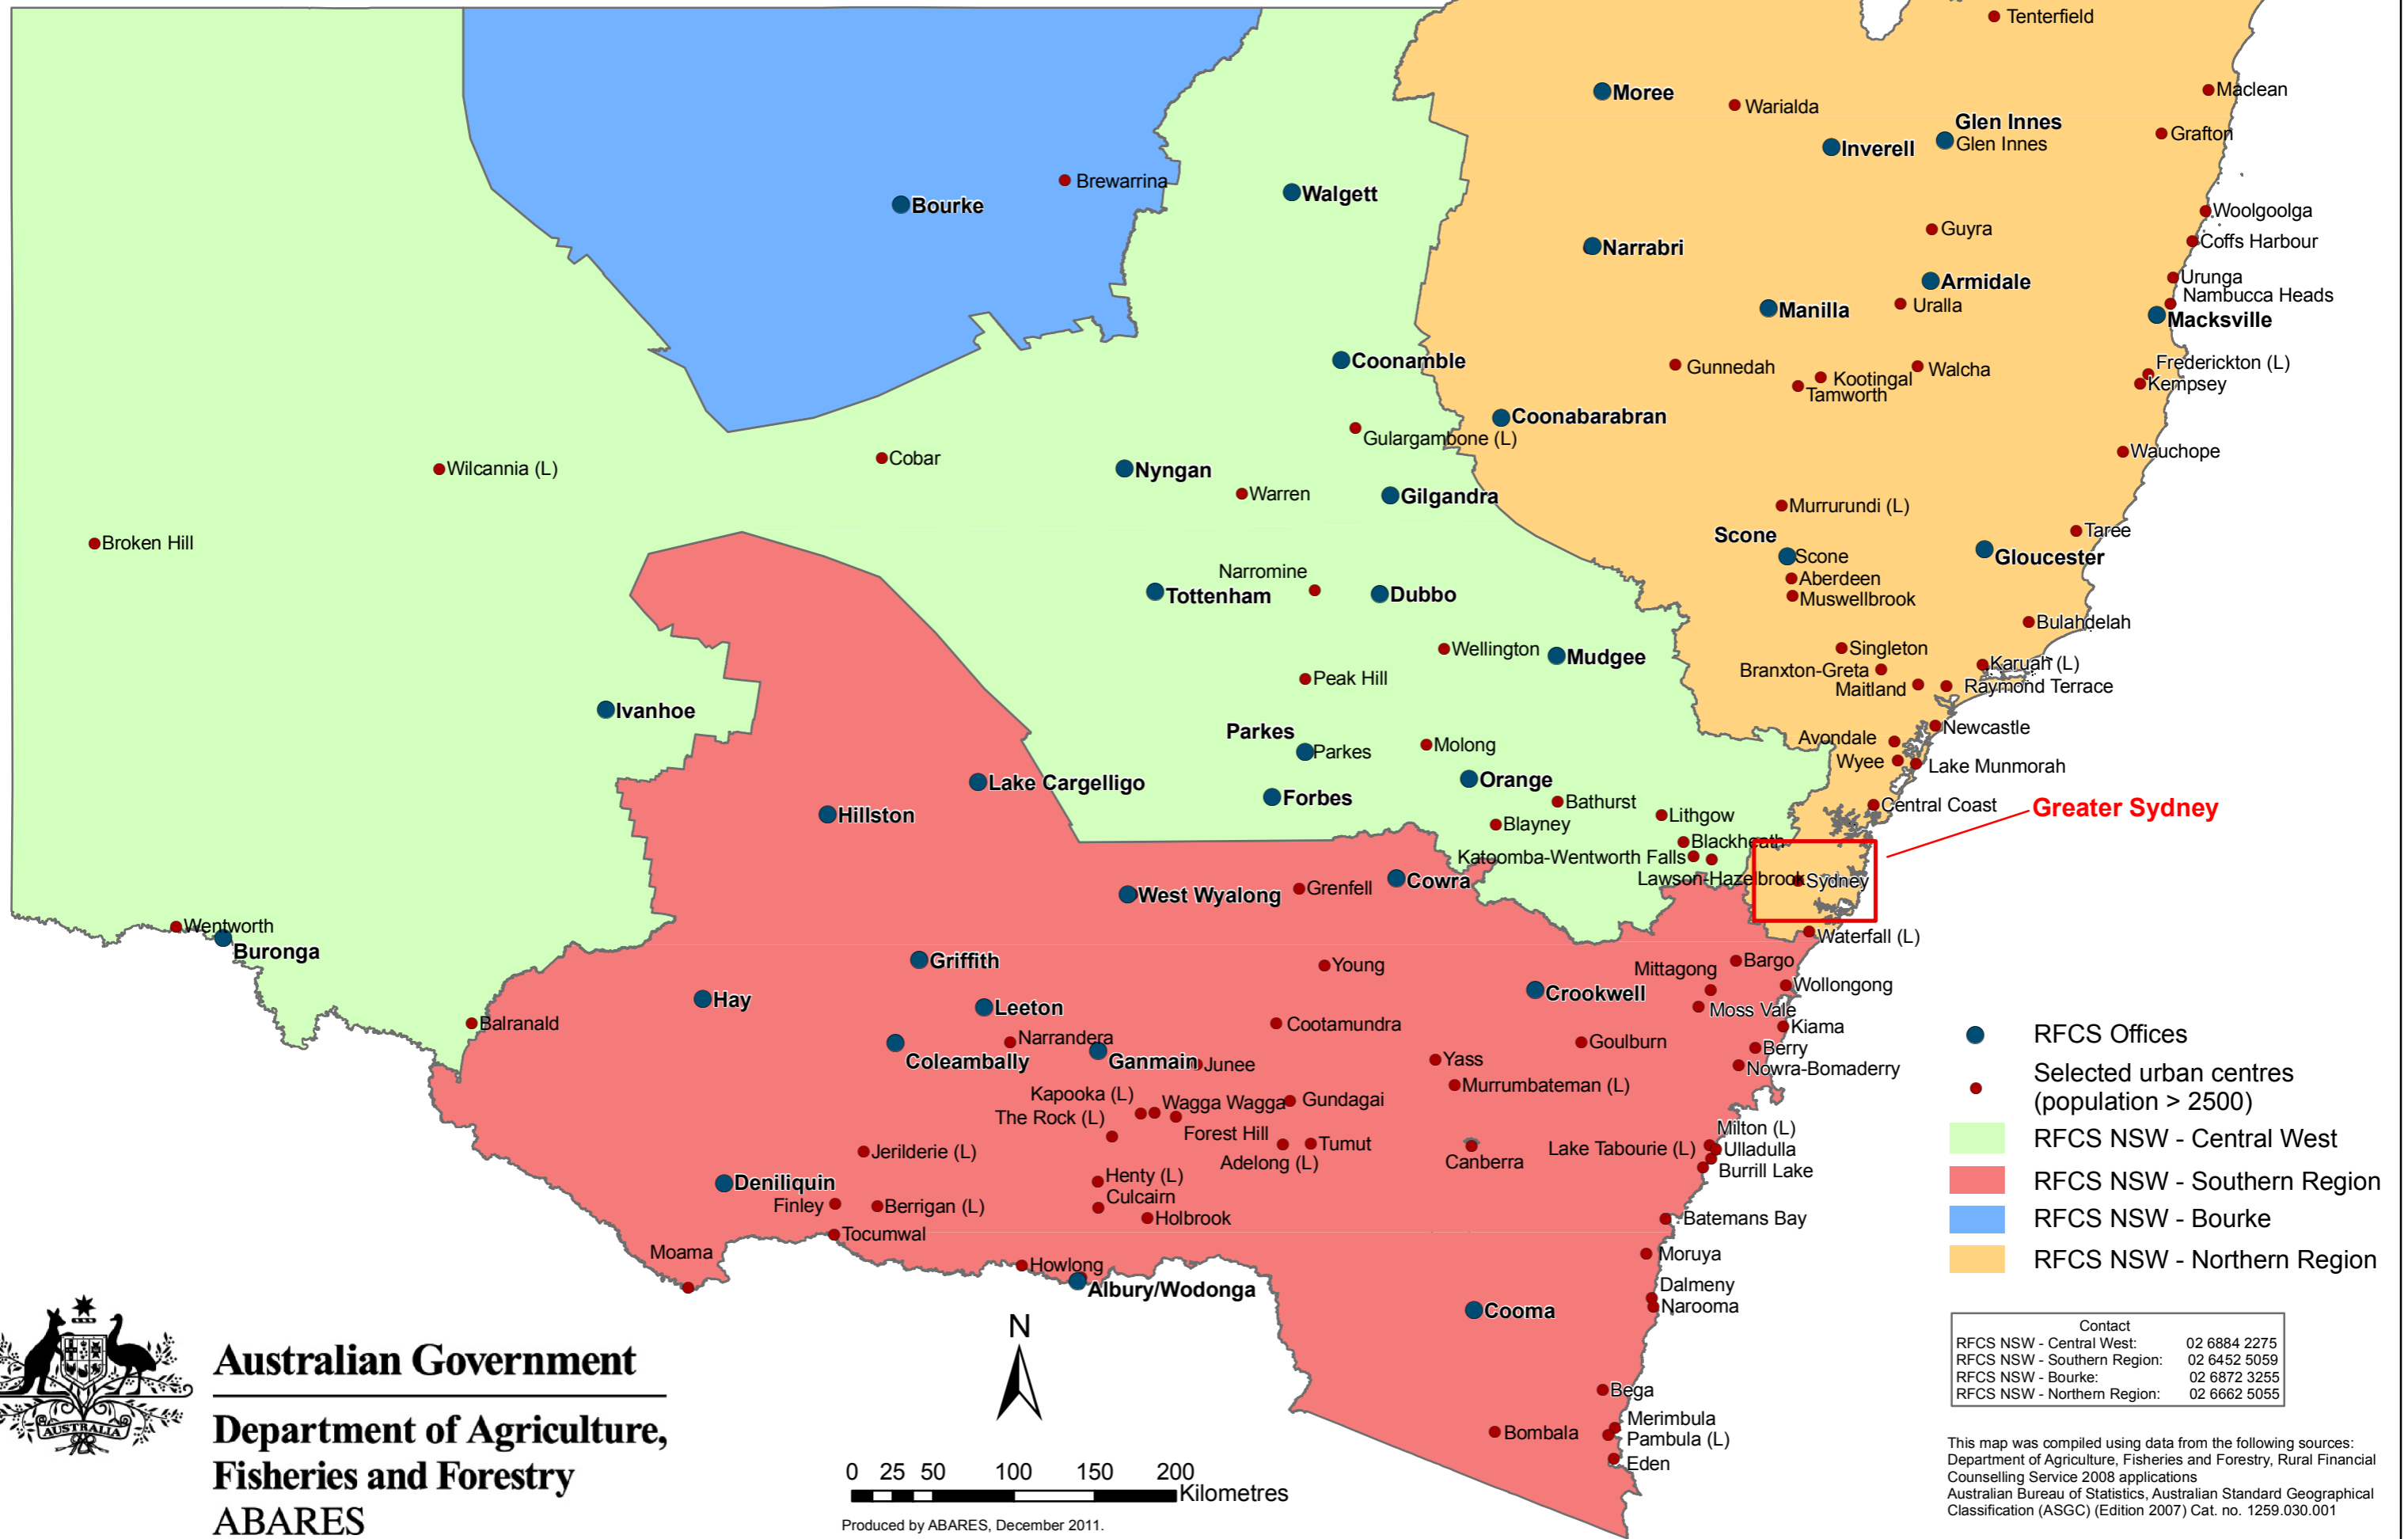

Rural Financial Counselling Service Program - New South Wales

(Note areas are indicative only)

Australian Government
Department of Agriculture, Fisheries and Forestry
ABARES

Produced by ABARES, December 2011.

This map was compiled using data from the following sources:
 Department of Agriculture, Fisheries and Forestry, Rural Financial Counselling Service 2008 applications
 Australian Bureau of Statistics, Australian Standard Geographical Classification (ASGC) (Edition 2007) Cat. no. 1259.030.001