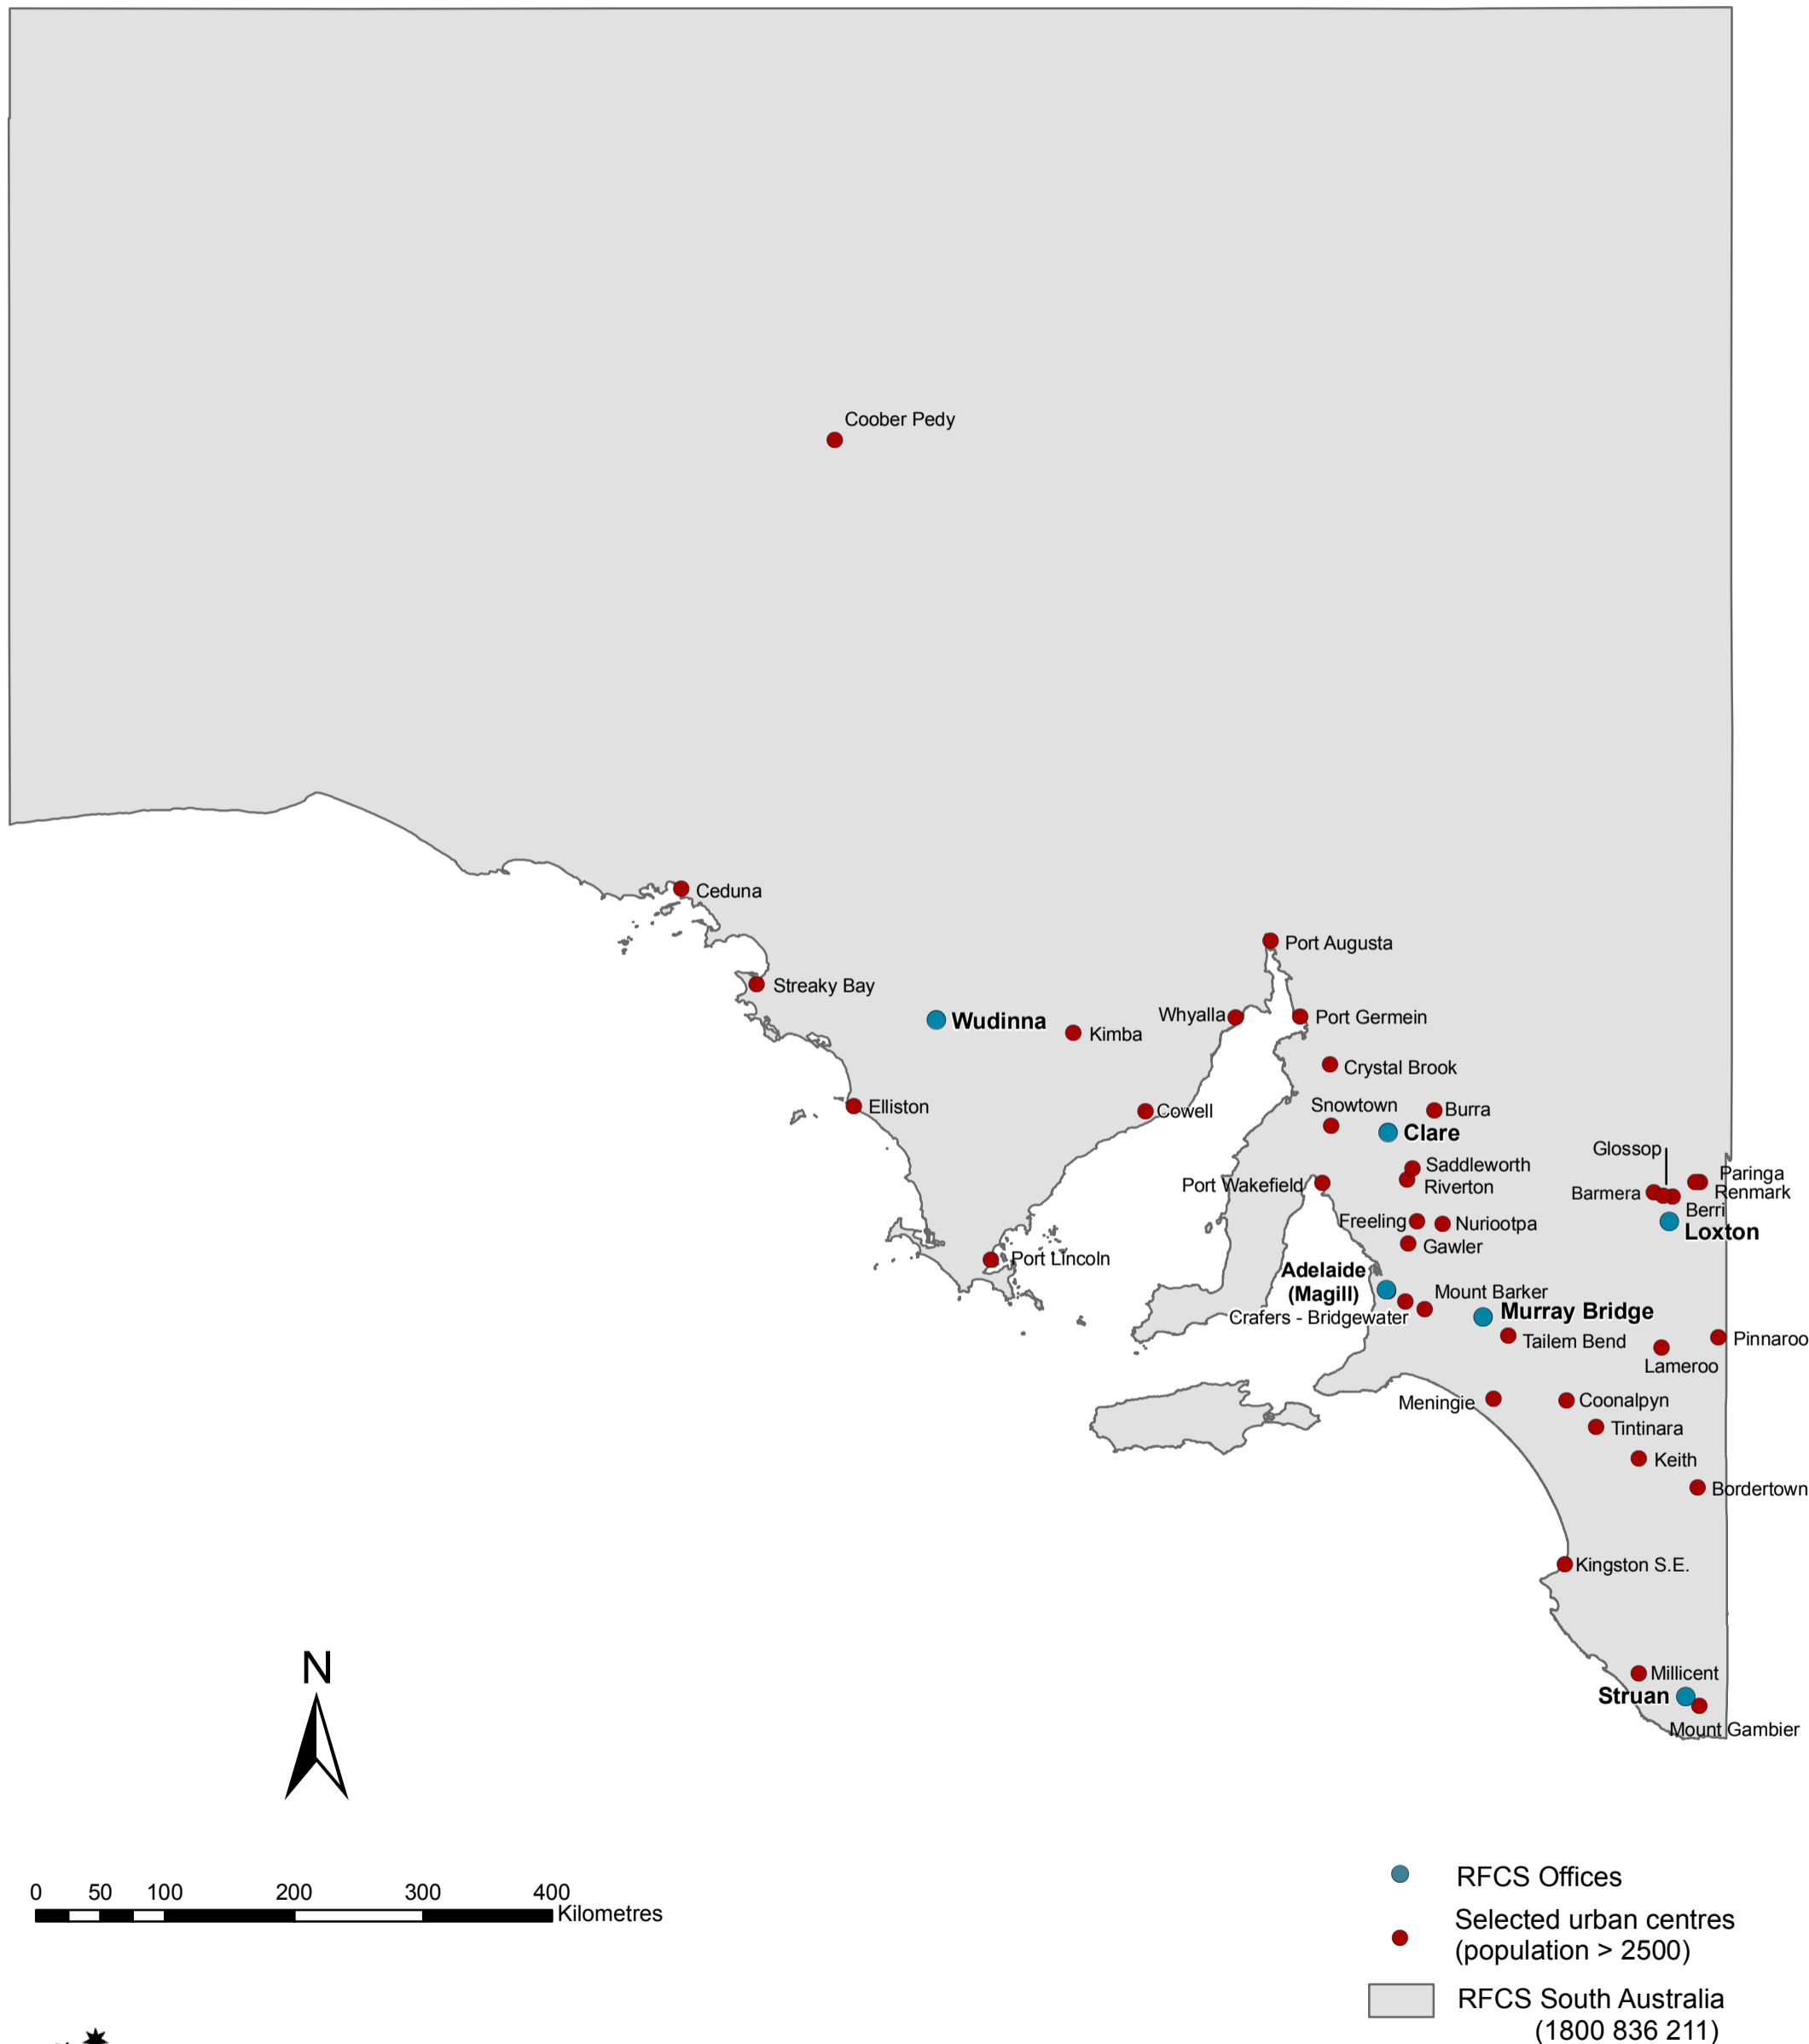

Rural Financial Counselling Service Program - South Australia

Australian Government
**Department of Agriculture,
 Fisheries and Forestry**
ABARES

This map was compiled using data from the following sources:
 Department of Agriculture, Fisheries and Forestry, Rural Financial
 Counselling Service 2008 applications
 Australian Bureau of Statistics, Australian Standard Geographical
 Classification (ASGC) (Edition 2007) Cat. no. 1259.030.001.