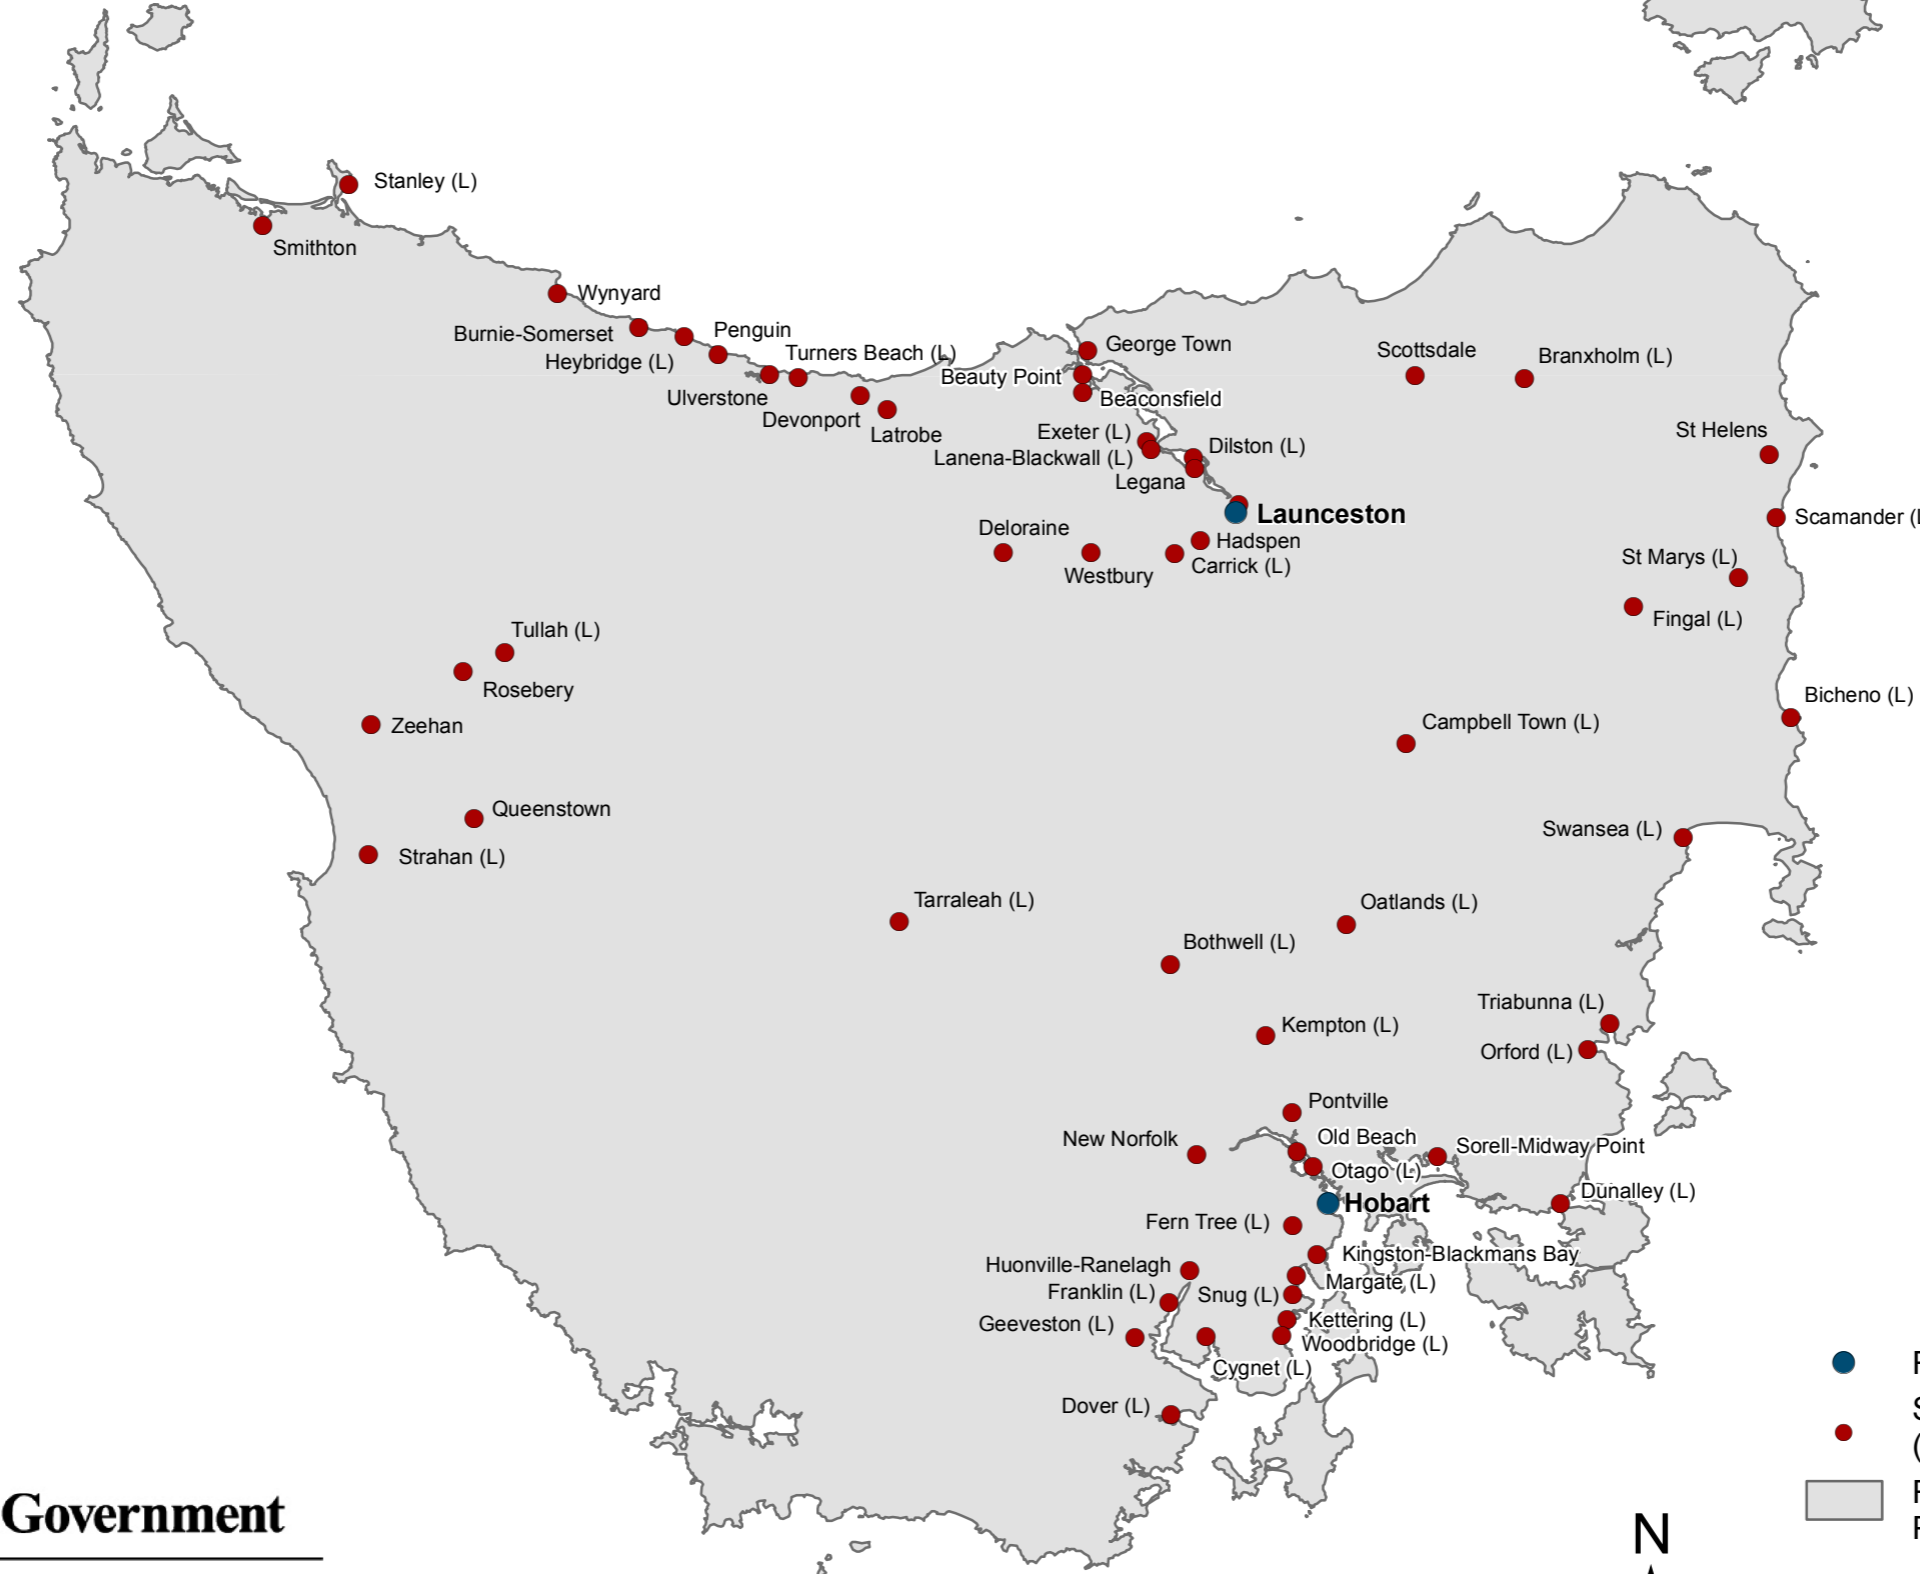

Rural Financial Counselling Service Program - Tasmania

Australian Government
Department of Agriculture, Fisheries and Forestry
ABARES

0 20 40 80 120 160 Kilometres

Produced by ABARES, December 2011.

- RFCS Offices
- Selected urban centres (population >2500)
- RFCS Tasmania
Phone 1800 88 FARM (1800 88 3276)

This map was compiled using data from the following sources:
 Department of Agriculture, Fisheries and Forestry, Rural Financial Counselling Service 2008 applications
 Australian Bureau of Statistics, Australian Standard Geographical Classification (ASGC) (Edition 2007) Cat. no. 1259.030.001.