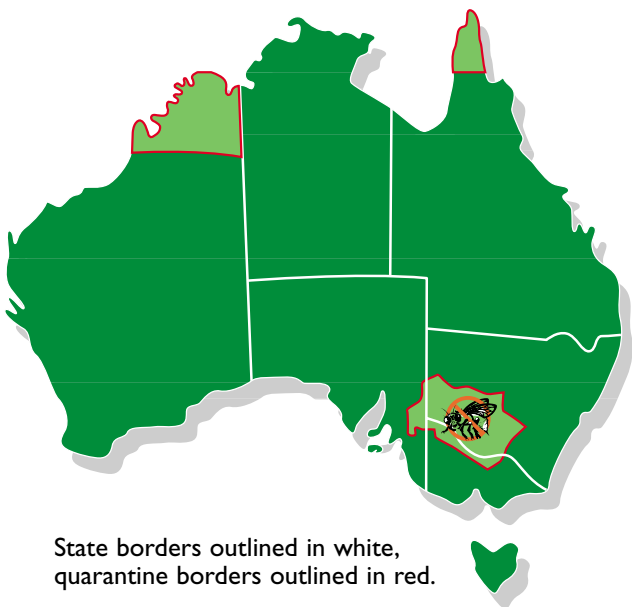

Restrictions apply to each State and Territory for the movement of these products to protect Australia's valuable plant industries from a range of pests and diseases and to maintain access to valuable local and overseas markets. These restrictions operate under State and Territory legislation.

The introduction of a pest or disease into a production area can result in expensive controls being implemented and loss of markets, which can cost industries and the community millions of dollars.

This quick reference guide can help you as you travel, but remember, requirements may change. To stay up to date or for further information, please contact your relevant interstate quarantine authorities through Quarantine Domestic on freecall 1800 084 881 during business hours Monday to Friday.

Please note – this brochure is a general guide for interstate travellers. Commercial importers and exporters must consult with State authorities for full information.

Contents

Map of State & quarantine borders	4
Key	5
New South Wales (including ACT)	6
Northern Territory	7
Queensland	8
South Australia	9
Tasmania	10
Victoria	11
Western Australia	12
Further information	13-15
Thank you	16

State borders outlined in white,
quarantine borders outlined in red.

Fruit Fly Exclusion Zone.

**Do not take fruit, vegetables, plants or flowers across
State and quarantine borders. PENALTIES APPLY.**

**Jangan membawa buah-buahan, sayur-sayuran, tanaman
atau bunga melewati batas-batas negara bagian dan
karantina. DENDA DIBERLAKUKAN**