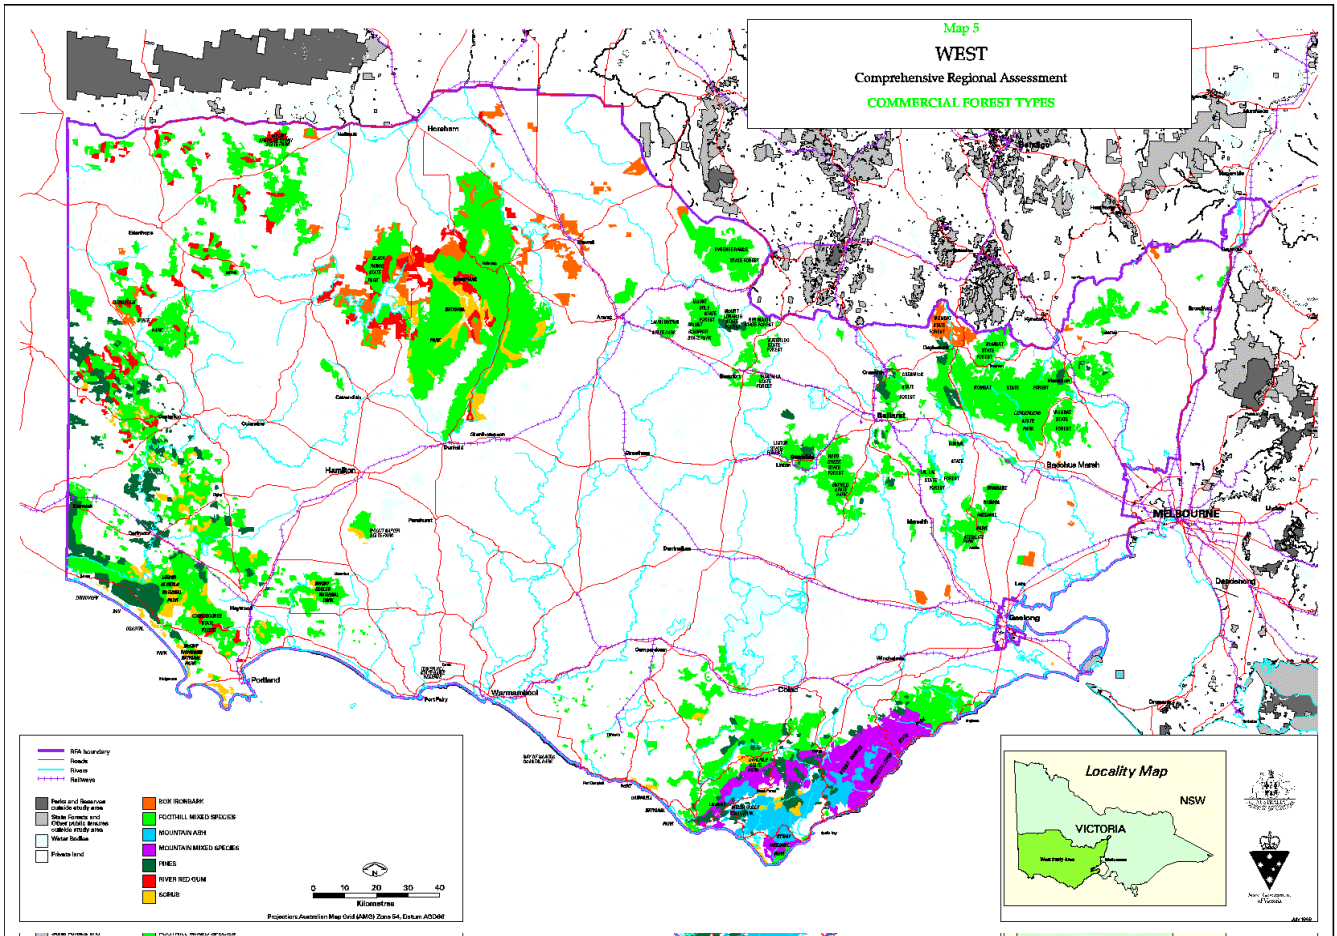

Map 5
WEST
 Comprehensive Regional Assessment
COMMERCIAL FOREST TYPES

© 2002 GEORGE PETERSON PTY LTD

COMMERCIAL FOREST TYPES

Map 5/02