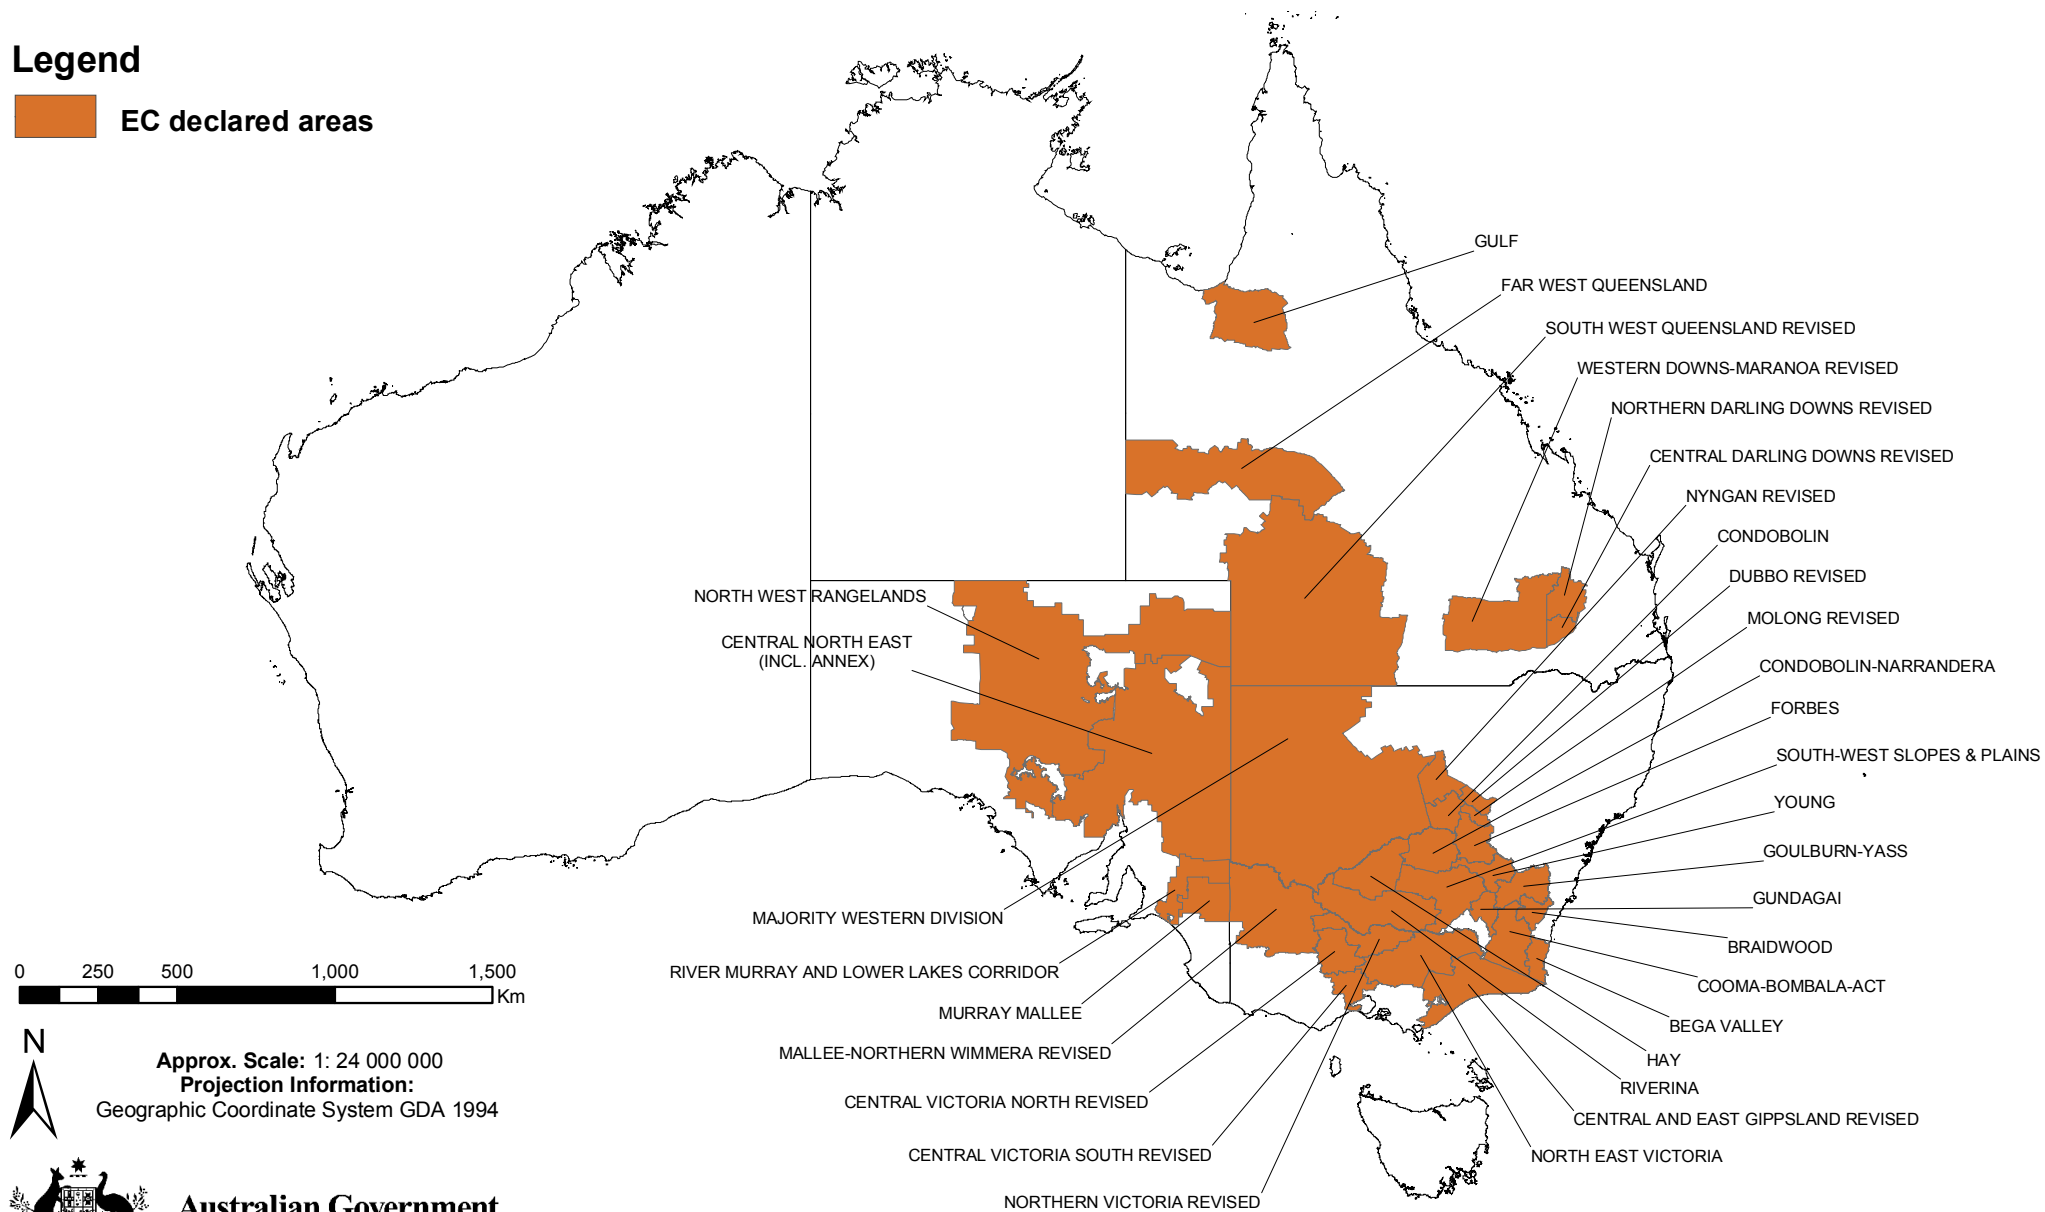

# Exceptional Circumstances (EC) Boundaries as at 1 May 2010

## Legend

 EC declared areas

0 250 500 1,000 1,500  
Km

Approx. Scale: 1: 24 000 000

Projection Information:

Geographic Coordinate System GDA 1994

**Australian Government**

**Bureau of Rural Sciences**