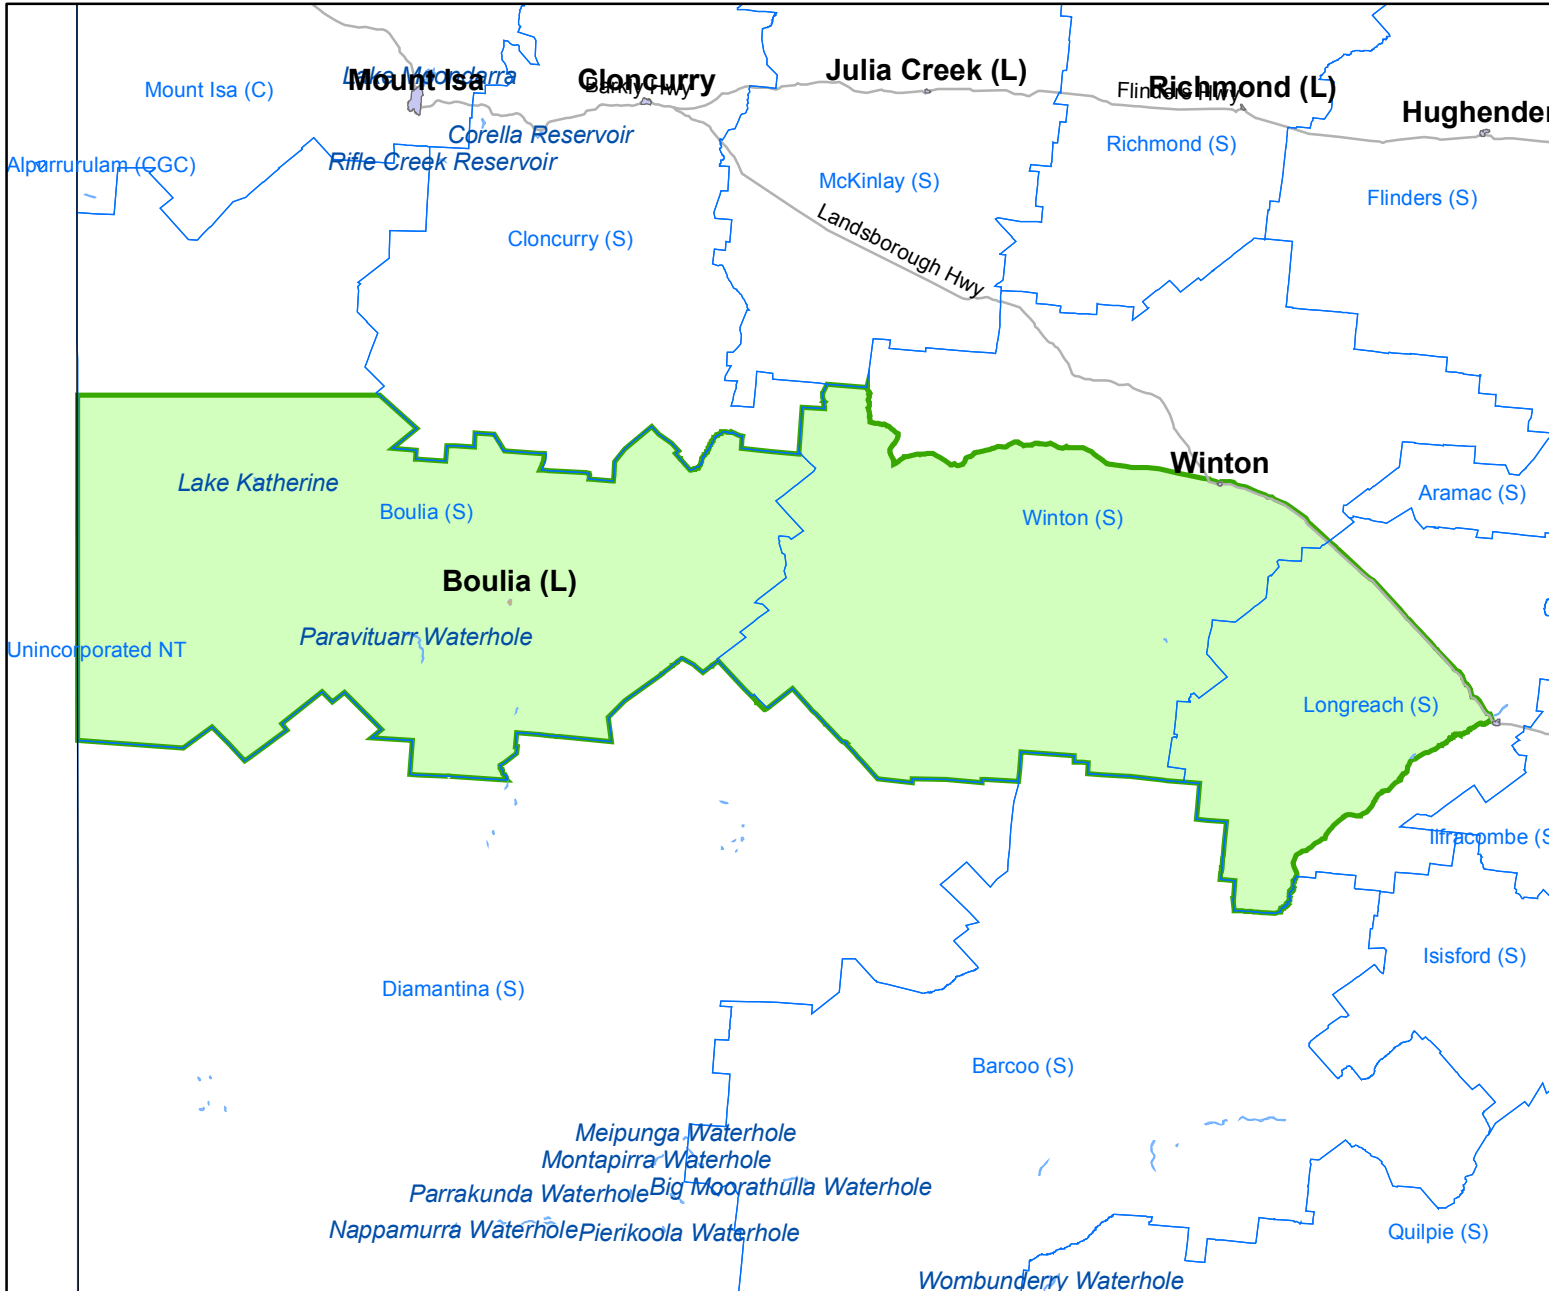

Far West Queensland

Location

Legend

- Far West Queensland
- Urban Areas
- Local Govt Areas
- (CGC) Community Government Council
- (C) City
- (S) Shire
- Lakes
- Roads