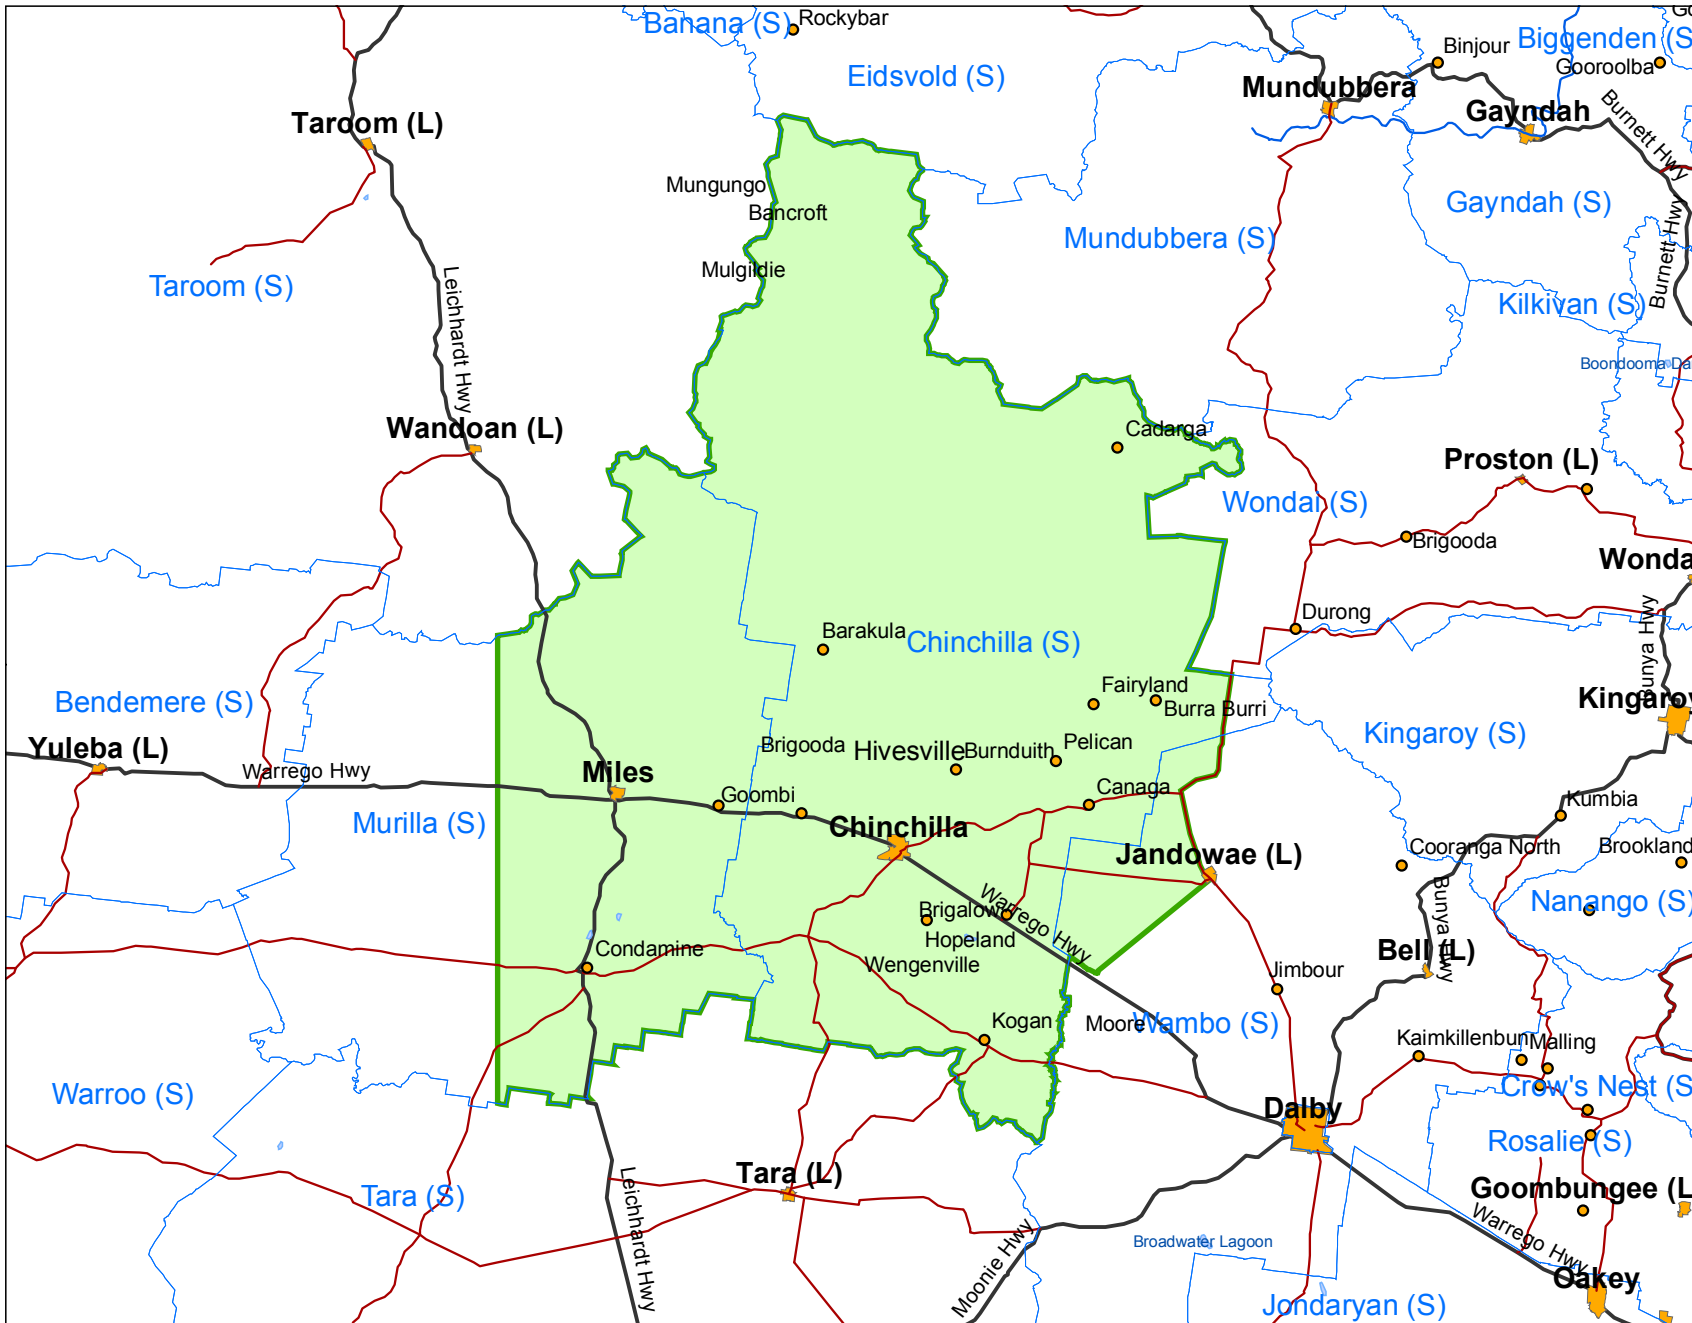

# Exceptional Circumstances (EC) - Northern Darling Downs Revised

## Location

## Legend

- EC Declared Area
- Urban Areas
- Towns
- Highways
- Major roads
- Lakes
- Rivers
- (S) Shire
- (AC) Aboriginal Council
- (C) City

Australian Government  
Bureau of Rural Sciences