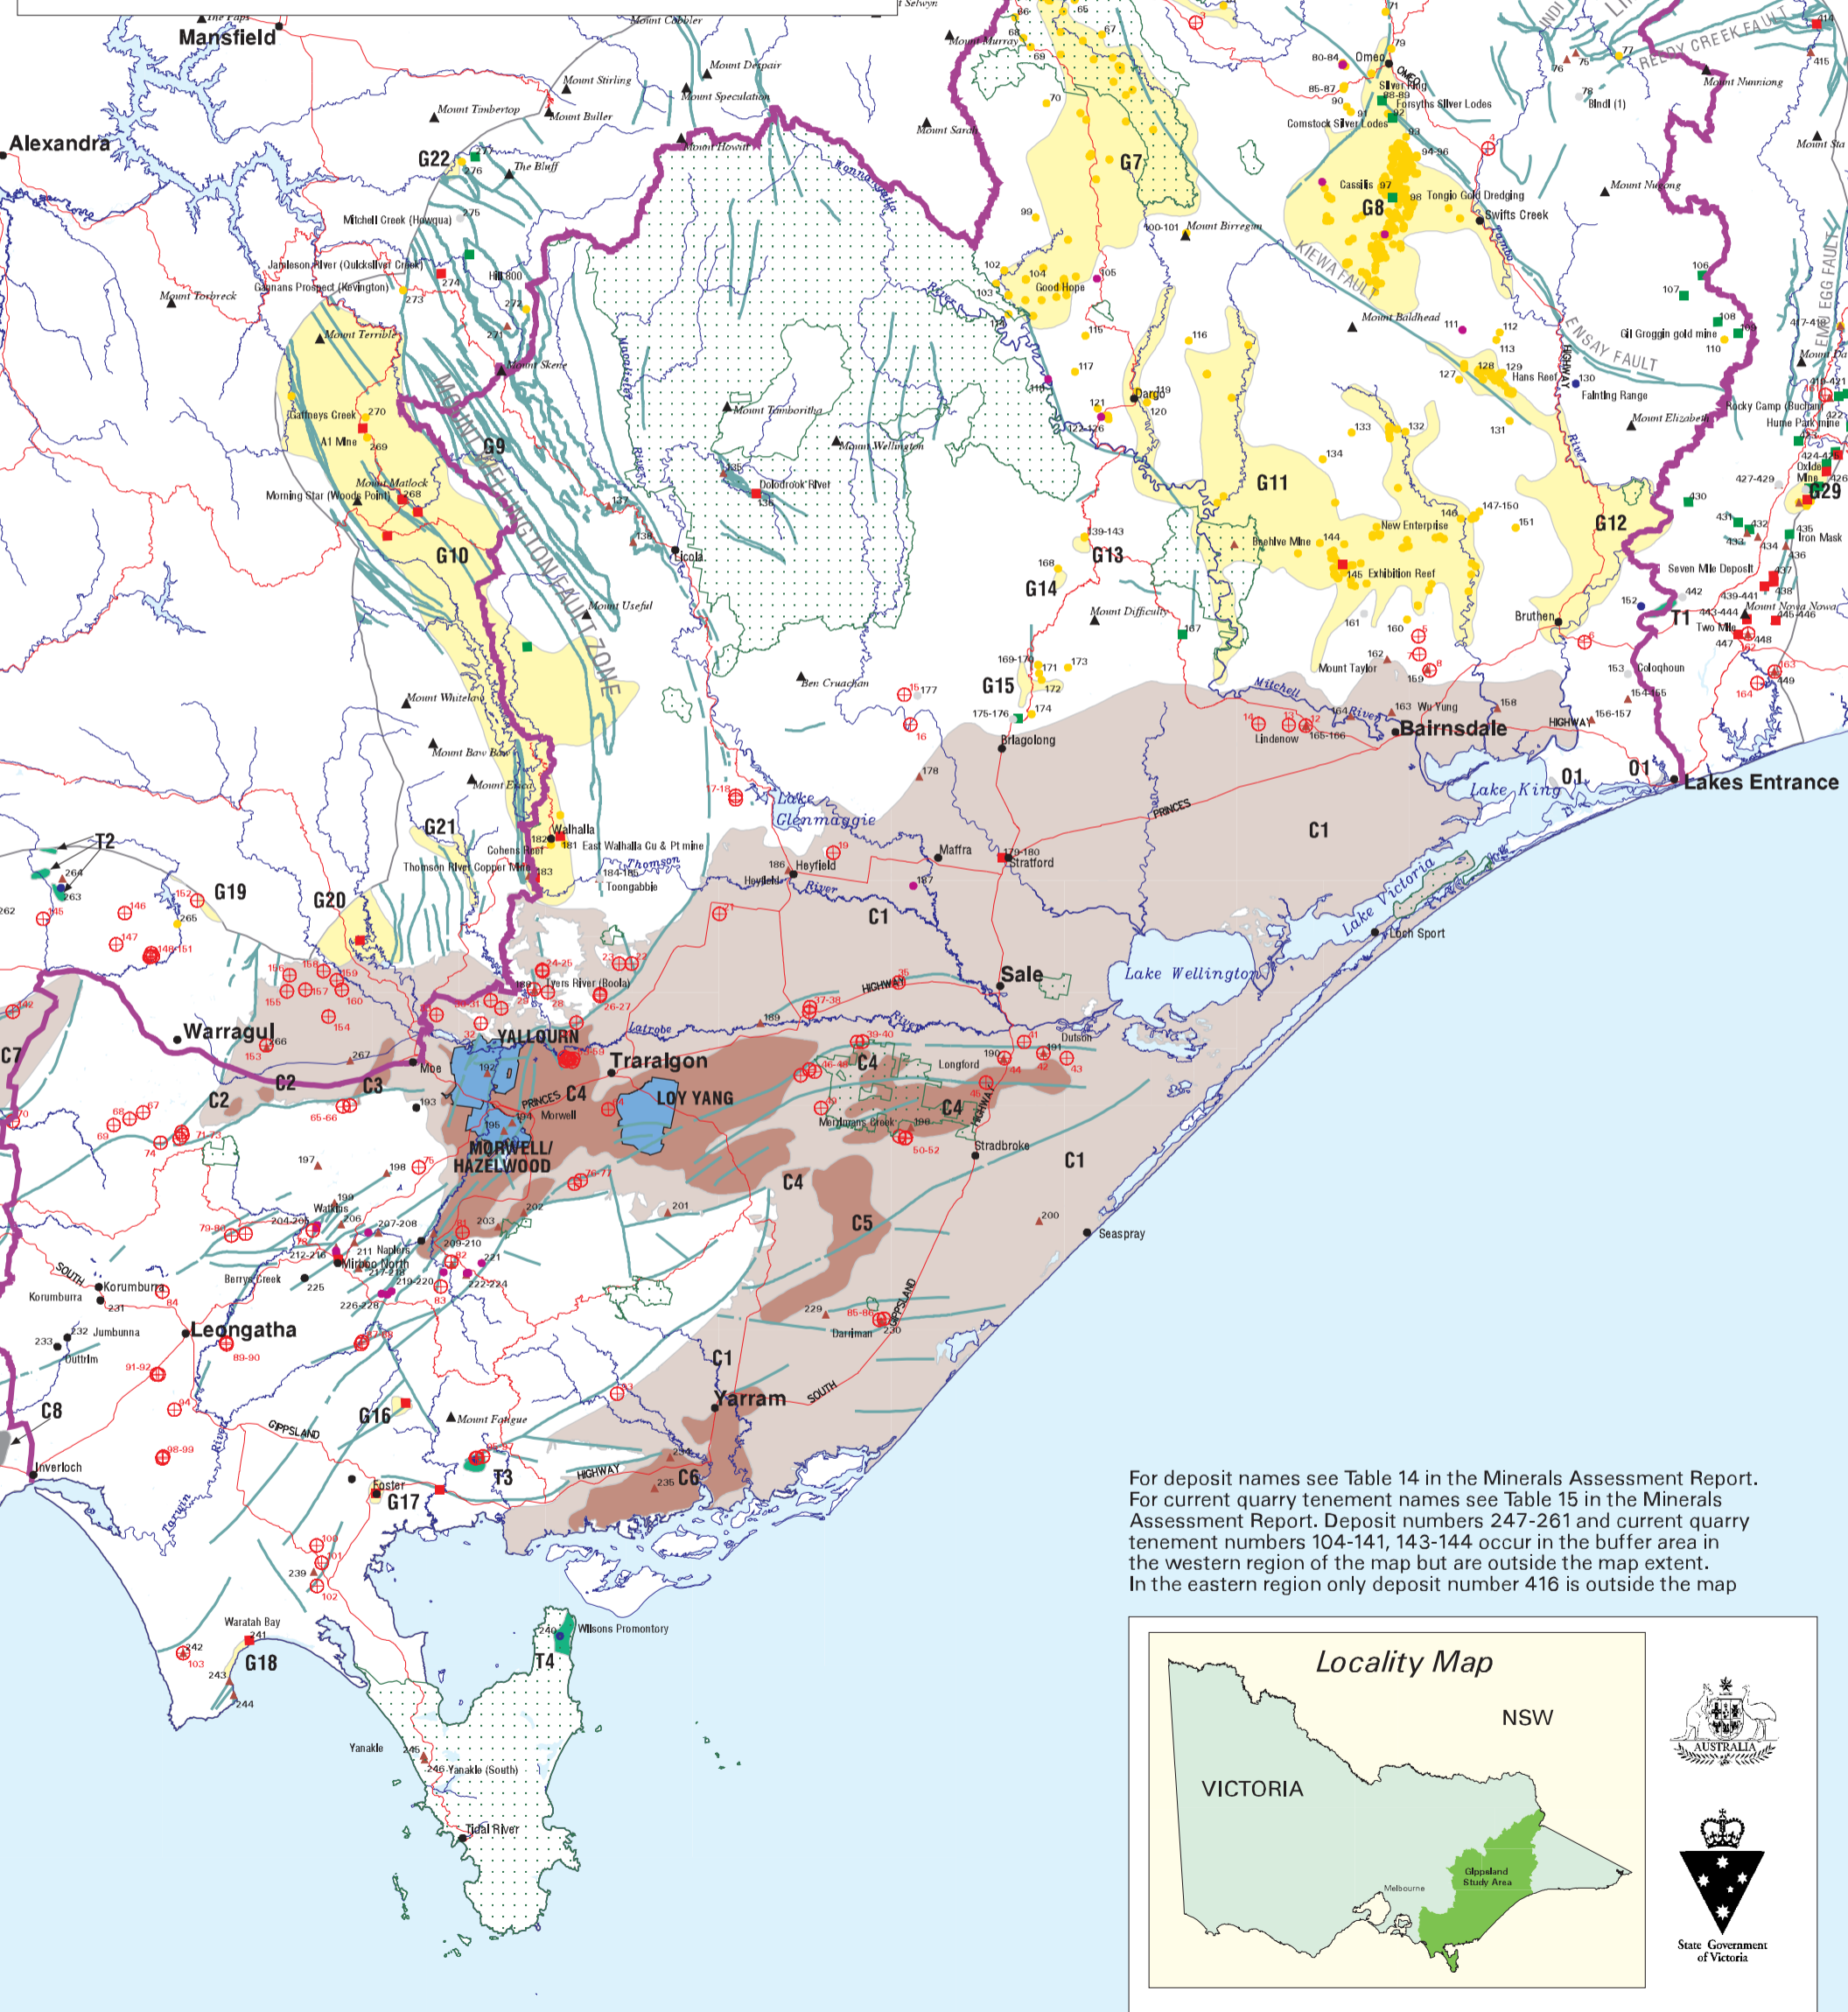

Map 10.2 GIPPSLAND

Comprehensive Regional Assessment

MINERAL OCCURRENCES, GOLDFIELDS AND COALFIELDS

For deposit names see Table 14 in the Minerals Assessment Report.
 For current quarry tenement names see Table 15 in the Minerals Assessment Report. Deposit numbers 247-261 and current quarry tenement numbers 104-141, 143-144 occur in the buffer area in the western region of the map but are outside the map extent. In the eastern region only deposit number 416 is outside the map