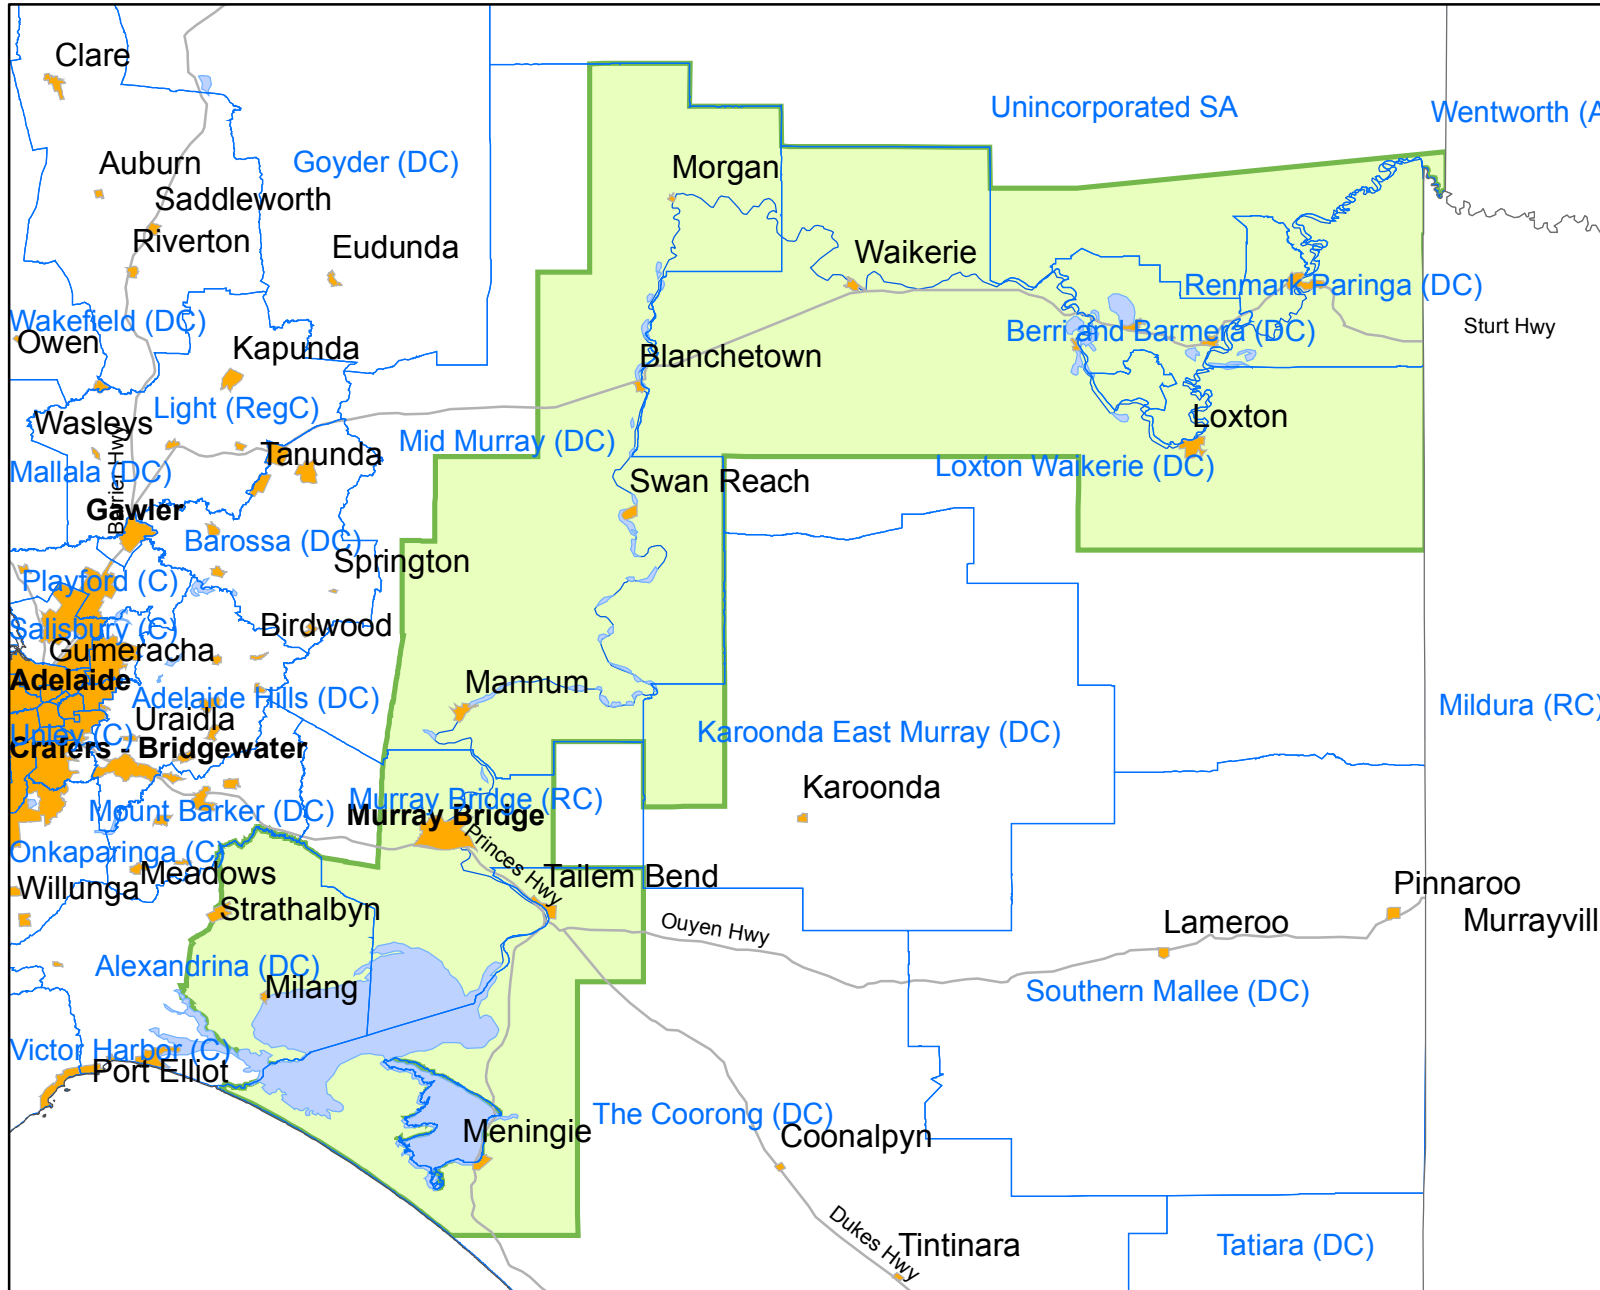

River Murray and Lower Lakes Corridor

Location

Legend

- River Murray and Lower Lakes
- Urban Areas
- Local Govt Areas
- (DC) District Council
- (RC) Rural City
- (C) City
- Lakes
- Roads